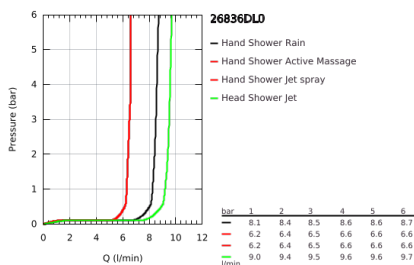

26 836 DL0 RAINSHOWER SMARTACTIVE 310 SHOWER SYSTEM WITH SAFETY MIXER FOR WALL MOUNTING

PRODUCT DESCRIPTION

- Colour: brushed warm sunset
- consisting of:
 - horizontal swivable 450 mm shower arm
 - exposed Safety Mixer with Aquadimmer function
 - head shower Rainshower Mono 310
 - maximum flow rate (at 3 bar): 9.5 l/min
 - with ball joint
 - hand shower Rainshower SmartActive 130
 - maximum flow rate (at 3 bar): 8.5 l/min
 - adjustable in height with gliding element
 - Silverflex shower hose 1750 mm
 - GROHE EcoJoy - less water, perfect flow
 - GROHE TurboStat - compact cartridge with wax thermoelement
 - GROHE SafeStop - safety button at 38°C
 - GROHE SafeStop Plus - optional temperature limiter at 43°C included
 - GROHE CoolTouch - no risk of scalding
 - GROHE DreamSpray - perfect spray pattern
 - GROHE SmartTip showering spray selection via push of a ring
 - GROHE LongLife finish
- Flexible Installation - 1 adjustable bracket for existing drill holes
- GROHE SpeedClean - effortless limescale removal
- minimum flow rate 5 l/min.
- DR-brass