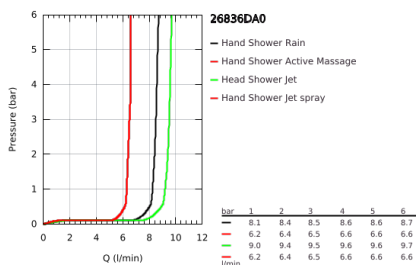

26 836 DA0 RAINSHOWER SMARTACTIVE 310 SHOWER SYSTEM WITH SAFETY MIXER FOR WALL MOUNTING

PRODUCT DESCRIPTION

- Colour: warm sunset
- consisting of:
 - horizontal swivable 450 mm shower arm
 - exposed Safety Mixer with Aquadimmer function
 - head shower Rainshower Mono 310
 - maximum flow rate (at 3 bar): 9.5 l/min
 - with ball joint
 - hand shower Rainshower SmartActive 130
 - maximum flow rate (at 3 bar): 8.5 l/min
 - adjustable in height with gliding element
 - Silverflex shower hose 1750 mm
 - GROHE EcoJoy - less water, perfect flow
 - GROHE TurboStat - compact cartridge with wax thermoelement
 - GROHE SafeStop - safety button at 38°C
 - GROHE SafeStop Plus - optional temperature limiter at 43°C included
 - GROHE CoolTouch - no risk of scalding
 - GROHE DreamSpray - perfect spray pattern
 - GROHE SmartTip showering spray selection via push of a ring
 - GROHE LongLife finish
 - Flexible Installation - 1 adjustable bracket for existing drill holes
 - GROHE SpeedClean - effortless limescale removal
 - minimum flow rate 5 l/min.
 - DR-brass