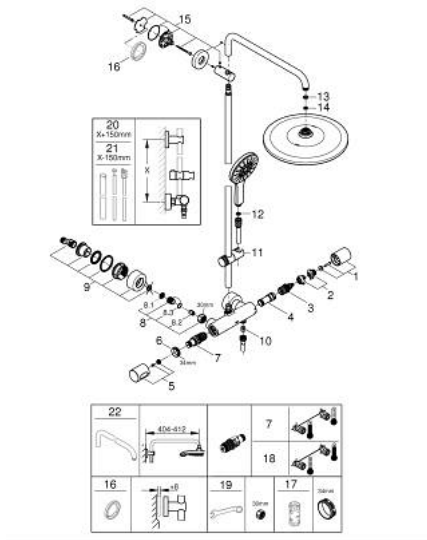

26 836 A00 RAINSHOWER SMARTACTIVE 310 SHOWER SYSTEM WITH SAFETY MIXER FOR WALL MOUNTING

SPARE PARTS

- 1: shut-off handle aquadimmer (Spare part-nr. 47804A00)
 - 2: Stop (Spare part-nr. 47723000)
 - 3: Aquadimmer (Spare part-nr. 47364000)
 - 4: Water flow (Spare part-nr. 47887000)
 - 5: temperature control handle (Spare part-nr. 47811A00)
 - 6: Fitting ring (Spare part-nr. 47743000)
 - 7: Thermostatic compact cartridge 1/2" (Spare part-nr. 47439000)
 - 8: Non-return valve (Spare part-nr. 47189A00)
 - 8.1: Dirt strainer (Spare part-nr. 0726400M)
 - 8.2: Non-return valve (Spare part-nr. 08565000)
 - 8.3: O-ring $\varnothing 17 \times \varnothing 2$ (Spare part-nr. 0305500M)
 - 9: S-union (Spare part-nr. 12693A00)
 - 10: Non-return valve (Spare part-nr. 08565000)
 - 11: Glider (Spare part-nr. 48424A00)
 - 12: Dirt strainer (Spare part-nr. 0700200M)
 - 13: Fibre seal dia. $\varnothing 18.5 \times \varnothing 12 \times 2$ (Spare part-nr. 0138900M)
 - 14: Dirt strainer (Spare part-nr. 48007000)
 - 15: Shower bar holder (Spare part-nr. 48279A00)
 - 17: Socket Spanner (Spare part-nr. 19332000)*
 - 18: GROHE TurboStat cartridge 1/2" (Spare part-nr. 47175000)*
 - 19: Special spanner (Spare part-nr. 19377000)*
- * Optional accessories