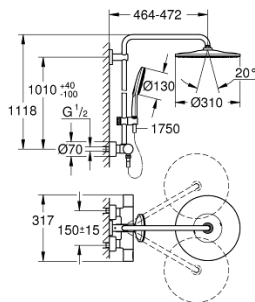

26 836 A00 RAINSHOWER SMARTACTIVE 310 SHOWER SYSTEM WITH SAFETY MIXER FOR WALL MOUNTING

SPARE PARTS

- 1: shut-off handle aquadimmer (Spare part-nr. 47804A00)
 - 2: Stop (Spare part-nr. 47723000)
 - 3: Aquadimmer (Spare part-nr. 47364000)
 - 4: Water flow (Spare part-nr. 47887000)
 - 5: temperature control handle (Spare part-nr. 47811A00)
 - 6: Fitting ring (Spare part-nr. 47743000)
 - 7: Thermostatic compact cartridge 1/2" (Spare part-nr. 47439000)
 - 8: Non-return valve (Spare part-nr. 47189A00)
 - 8.1: Dirt strainer (Spare part-nr. 0726400M)
 - 8.2: Non-return valve (Spare part-nr. 08565000)
 - 8.3: O-ring $\varnothing 17 \times \varnothing 2$ (Spare part-nr. 0305500M)
 - 9: S-union (Spare part-nr. 12693A00)
 - 10: Non-return valve (Spare part-nr. 08565000)
 - 11: Glider (Spare part-nr. 48424A00)
 - 12: Dirt strainer (Spare part-nr. 0700200M)
 - 13: Fibre seal dia. $\varnothing 18.5 \times \varnothing 12 \times 2$ (Spare part-nr. 0138900M)
 - 14: Dirt strainer (Spare part-nr. 48007000)
 - 15: Shower bar holder (Spare part-nr. 48279A00)
 - 17: Socket Spanner (Spare part-nr. 19332000)*
 - 18: GROHE TurboStat cartridge 1/2" (Spare part-nr. 47175000)*
 - 19: Special spanner (Spare part-nr. 19377000)*
- * Optional accessories