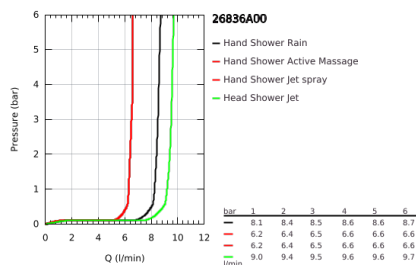

26 836 A00 RAINSHOWER SMARTACTIVE 310 SHOWER SYSTEM WITH SAFETY MIXER FOR WALL MOUNTING

PRODUCT DESCRIPTION

- Colour: hard graphite
- consisting of:
 - horizontal swivable 450 mm shower arm
 - exposed Safety Mixer with Aquadimmer function
 - head shower Rainshower Mono 310
 - maximum flow rate (at 3 bar): 9.5 l/min
 - with ball joint
 - hand shower Rainshower SmartActive 130
 - maximum flow rate (at 3 bar): 8.5 l/min
 - adjustable in height with gliding element
 - Silverflex shower hose 1750 mm
 - GROHE EcoJoy - less water, perfect flow
 - GROHE TurboStat - compact cartridge with wax thermoelement
 - GROHE SafeStop - safety button at 38°C
 - GROHE SafeStop Plus - optional temperature limiter at 43°C included
 - GROHE CoolTouch - no risk of scalding
 - GROHE DreamSpray - perfect spray pattern
 - GROHE SmartTip showering spray selection via push of a ring
 - GROHE LongLife finish
- Flexible Installation - 1 adjustable bracket for existing drill holes
- GROHE SpeedClean - effortless limescale removal
- minimum flow rate 5 l/min.
- DR-brass