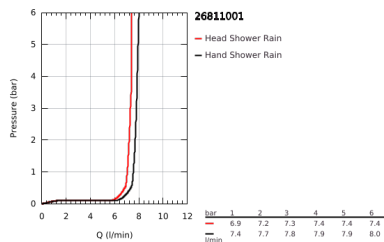

26 811 001 TEMPESTA SYSTEM 210 SHOWER SYSTEM WITH SAFETY MIXER FOR WALL MOUNTING

PRODUCT DESCRIPTION

- Colour: chrome
- consisting of:
 - horizontal swivable 390 mm shower arm
 - exposed Safety Mixer with Aquadimmer function
 - allows change between:
 - head shower Tempesta 210 (26 410)
 - spray plate white
 - spray pattern: Rain
 - maximum flow rate (at 3 bar): 7.3 l/min
 - with ball joint
 - rotation angle $\pm 15^\circ$
 - hand shower Tempesta 110 (27 923)
 - spray pattern: Rain
 - maximum flow rate (at 3 bar): 7.8 l/min
 - adjustable in height with gliding element
 - Rotaflex TwistStop shower hose 1750 mm 1/2" x 1/2" (28 410)
 - maximum flow rate system (at 3 bar): 7.8 l/min
 - GROHE EcoJoy - less water, perfect flow
 - GROHE TurboStat - compact cartridge with wax thermoelement
 - GROHE SafeStop - safety button at 38°C
 - GROHE SafeStop Plus - optional temperature limiter at 43°C included
 - GROHE DreamSpray - perfect spray pattern
 - ShockProof silicone ring prevents damages caused by shower falling
 - GROHE LongLife finish
 - GROHE SpeedClean - effortless limescale removal
 - Inner WaterGuide - inner insulation for surface protection
 - TwistStop - to prevent hose from twisting
 - suitable for instantaneous heaters from 18 kW/h
 - minimum flow rate 5 l/min.
 - optional upgrade: GROHE EasyReach tray (26 362)