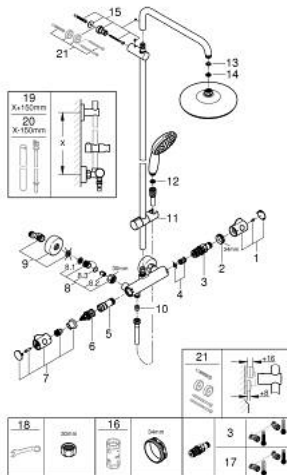

26 811 001 TEMPESTA SYSTEM 210 SHOWER SYSTEM WITH SAFETY MIXER FOR WALL MOUNTING

SPARE PARTS

- 1: Temperature control handle (Spare part-nr. 47981000)
- 2: Fitting ring (Spare part-nr. 47743000)
- 3: Thermostatic compact cartridge 1/2" (Spare part-nr. 47439000)
- 4: Buffer (Spare part-nr. 47398000)
- 5: Water flow (Spare part-nr. 47751000)
- 6: Aquadimmer (Spare part-nr. 12433000)
- 7: Shut-off handle Aquadimmer (Spare part-nr. 49056000)
- 8: Non-return valve (Spare part-nr. 47189000)
- 8.1: Dirt strainer (Spare part-nr. 0726400M)
- 8.2: Non-return valve (Spare part-nr. 08565000)
- 8.3: O-ring $\varnothing 17 \times \varnothing 2$ (Spare part-nr. 0305500M)
- 9: S-union (Spare part-nr. 12662000)
- 10: Non-return valve (Spare part-nr. 08565000)
- 11: Glider (Spare part-nr. 48609000)
- 12: Dirt strainer (Spare part-nr. 0700200M)
- 13: Fibre seal dia. $\varnothing 18.5 \times \varnothing 12 \times 2$ (Spare part-nr. 0138900M)
- 14: Dirt strainer (Spare part-nr. 48007000)
- 15: Shower bar holder (Spare part-nr. 48423000)
- 16: Socket Spanner (Spare part-nr. 19332000)*
- 17: GROHE TurboStat cartridge 1/2" (Spare part-nr. 47175000)*
- 18: Special spanner (Spare part-nr. 19377000)*
- 19: Shower system pipe for retrofitting (Spare part-nr. 48514000)*
- 20: Shower system pipe for retrofitting (Spare part-nr. 48515000)*
- 21: Compensation disc (Spare part-nr. 26496000)*

* Optional accessories