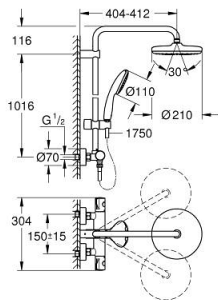

26 811 001 TEMPESTA SYSTEM 210 SHOWER SYSTEM WITH SAFETY MIXER FOR WALL MOUNTING

PRODUCT DESCRIPTION

- Colour: chrome
- consisting of:
 - horizontal swivable 390 mm shower arm
 - exposed Safety Mixer with Aquadimmer function
 - allows change between:
 - head shower Tempesta 210 (26 410)
 - spray plate white
 - spray pattern: Rain
 - maximum flow rate (at 3 bar): 7.3 l/min
 - with ball joint
 - rotation angle $\pm 15^\circ$
 - hand shower Tempesta 110 (27 923)
 - spray pattern: Rain
 - maximum flow rate (at 3 bar): 7.8 l/min
 - adjustable in height with gliding element
 - Rotaflex TwistStop shower hose 1750 mm 1/2" x 1/2" (28 410)
 - maximum flow rate system (at 3 bar): 7.8 l/min
 - GROHE EcoJoy - less water, perfect flow
 - GROHE TurboStat - compact cartridge with wax thermoelement
 - GROHE SafeStop - safety button at 38°C
 - GROHE SafeStop Plus - optional temperature limiter at 43°C included
 - GROHE DreamSpray - perfect spray pattern
 - ShockProof silicone ring prevents damages caused by shower falling
 - GROHE LongLife finish
 - GROHE SpeedClean - effortless limescale removal
 - Inner WaterGuide - inner insulation for surface protection
 - TwistStop - to prevent hose from twisting
 - suitable for instantaneous heaters from 18 kW/h
 - minimum flow rate 5 l/min.
 - optional upgrade: GROHE EasyReach tray (26 362)