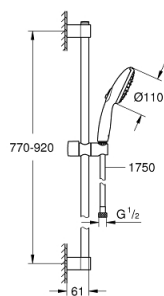

## 26 771 003 TEMPESTA 110 SHOWER RAIL SET 3 SPRAYS (RAIN, JET, MASSAGE)

### PRODUCT DESCRIPTION

- Colour: chrome
- consisting of:
  - hand shower Tempesta 110 (28 419)
  - maximum flow rate (at 3 bar): 7.4 l/min
  - shower rail, 900 mm (27 524)
  - Relaxaflex hose 1750 mm 1/2"x1/2" (28 154)
  - GROHE EcoJoy - less water, perfect flow
  - GROHE SmartSwitch - easily rotate the dial to enjoy your preferred spray option
  - GROHE DreamSpray - perfect spray pattern
  - GROHE LongLife finish
  - Flexible Installation - 1 adjustable bracket for existing drill holes
  - adjustable rail holder (turn and glide shower holder)
  - GROHE SpeedClean - effortless limescale removal
  - Inner WaterGuide - inner insulation for surface protection
  - ShockProof silicone ring prevents damages caused by shower falling
  - minimum pressure 1.0 bar
  - suitable for instantaneous heater
  - professional edition

### SPARE PARTS

- 1: Shower bar holder (Spare part-nr. 48607000)
  - 2: Glider (Spare part-nr. 48609000)
  - 3: Shower bar holder (Spare part-nr. 48608000)
  - 4: Dirt strainer (Spare part-nr. 0700200M)
  - 5: Compensation disc (Spare part-nr. 48543001)\*
- \* Optional accessories