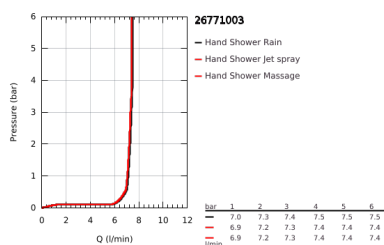

## 26 771 003 TEMPESTA 110 SHOWER RAIL SET 3 SPRAYS (RAIN, JET, MASSAGE)

### PRODUCT DESCRIPTION

- Colour: chrome
- consisting of:
  - hand shower Tempesta 110 (28 419)
  - maximum flow rate (at 3 bar): 7.4 l/min
  - shower rail, 900 mm (27 524)
  - Relaxaflex hose 1750 mm 1/2"x1/2" (28 154)
  - GROHE EcoJoy - less water, perfect flow
  - GROHE SmartSwitch - easily rotate the dial to enjoy your preferred spray option
  - GROHE DreamSpray - perfect spray pattern
  - GROHE LongLife finish
  - Flexible Installation - 1 adjustable bracket for existing drill holes
  - adjustable rail holder (turn and glide shower holder)
  - GROHE SpeedClean - effortless limescale removal
  - Inner WaterGuide - inner insulation for surface protection
  - ShockProof silicone ring prevents damages caused by shower falling
  - minimum pressure 1.0 bar
  - suitable for instantaneous heater
  - professional edition