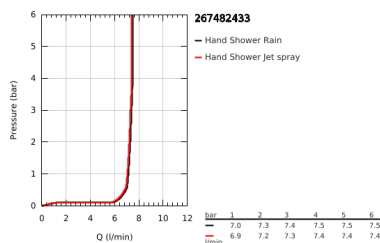

26 748 243 3 TEMPESTA CUBE 110 SHOWER RAIL SET 2 SPRAYS

PRODUCT DESCRIPTION

- Colour: matte black
- consisting of:
 - hand shower Tempesta Cube 110 (26 746)
 - spray patterns: Rain, Jet
 - maximum flow rate (at 3 bar): 7.4 l/min
 - shower rail, 600 mm (27 523)
 - shower hose 1750 mm 1/2" x 1/2" (28 388)
 - GROHE EcoJoy - less water, perfect flow
 - GROHE SmartSwitch - easily rotate the dial to enjoy your preferred spray option
 - GROHE DreamSpray - perfect spray pattern
- Flexible Installation - 1 adjustable bracket for existing drill holes
- adjustable rail holder (turn and glide shower holder)
- GROHE SpeedClean - effortless limescale removal
- Inner WaterGuide - inner insulation for surface protection
- ShockProof silicone ring prevents damages caused by shower falling
- minimum pressure 1.0 bar
- suitable for instantaneous heater
- professional edition

26 748 243 3 TEMPESTA CUBE 110 SHOWER RAIL SET 2 SPRAYS

SPARE PARTS

- 1: Shower bar holder (Spare part-nr. 486072430)
 - 2: Glider (Spare part-nr. 486092430)
 - 3: Shower bar holder (Spare part-nr. 486082430)
 - 4: Dirt strainer (Spare part-nr. 0700200M)
 - 5: Compensation disc (Spare part-nr. 48543001)*
- * Optional accessories