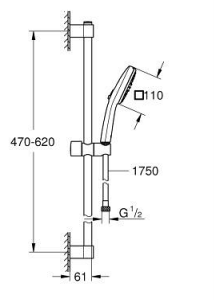

26 748 243 3 TEMPESTA CUBE 110 SHOWER RAIL SET 2 SPRAYS

PRODUCT DESCRIPTION

- Colour: matte black
- consisting of:
 - hand shower Tempesta Cube 110 (26 746)
 - spray patterns: Rain, Jet
 - maximum flow rate (at 3 bar): 7.4 l/min
 - shower rail, 600 mm (27 523)
 - shower hose 1750 mm 1/2" x 1/2" (28 388)
 - GROHE EcoJoy - less water, perfect flow
 - GROHE SmartSwitch - easily rotate the dial to enjoy your preferred spray option
 - GROHE DreamSpray - perfect spray pattern
- Flexible Installation - 1 adjustable bracket for existing drill holes
- adjustable rail holder (turn and glide shower holder)
- GROHE SpeedClean - effortless limescale removal
- Inner WaterGuide - inner insulation for surface protection
- ShockProof silicone ring prevents damages caused by shower falling
- minimum pressure 1.0 bar
- suitable for instantaneous heater
- professional edition

26 748 243 3 TEMPESTA CUBE 110 SHOWER RAIL SET 2 SPRAYS

SPARE PARTS

- 1: Shower bar holder (Spare part-nr. 486072430)
 - 2: Glider (Spare part-nr. 486092430)
 - 3: Shower bar holder (Spare part-nr. 486082430)
 - 4: Dirt strainer (Spare part-nr. 0700200M)
 - 5: Compensation disc (Spare part-nr. 48543001)*
- * Optional accessories