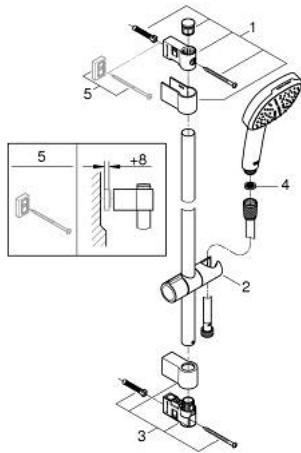

26 748 243 3 TEMPESTA CUBE 110 SHOWER RAIL SET 2 SPRAYS

PRODUCT DESCRIPTION

- Colour: matte black
- consisting of:
 - hand shower Tempesta Cube 110 (26 746)
 - spray patterns: Rain, Jet
 - maximum flow rate (at 3 bar): 7.4 l/min
 - shower rail, 600 mm (27 523)
 - shower hose 1750 mm 1/2" x 1/2" (28 388)
 - GROHE EcoJoy - less water, perfect flow
 - GROHE SmartSwitch - easily rotate the dial to enjoy your preferred spray option
 - GROHE DreamSpray - perfect spray pattern
- Flexible Installation - 1 adjustable bracket for existing drill holes
- adjustable rail holder (turn and glide shower holder)
- GROHE SpeedClean - effortless limescale removal
- Inner WaterGuide - inner insulation for surface protection
- ShockProof silicone ring prevents damages caused by shower falling
- minimum pressure 1.0 bar
- suitable for instantaneous heater
- professional edition

26 748 243 3 TEMPESTA CUBE 110 SHOWER RAIL SET 2 SPRAYS

SPARE PARTS

- 1: Shower bar holder (Spare part-nr. 486072430)
 - 2: Glider (Spare part-nr. 486092430)
 - 3: Shower bar holder (Spare part-nr. 486082430)
 - 4: Dirt strainer (Spare part-nr. 0700200M)
 - 5: Compensation disc (Spare part-nr. 48543001)*
- * Optional accessories