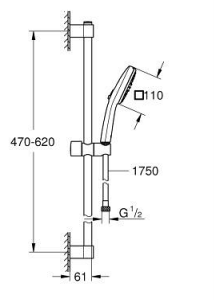

26 748 003 TEMPESTA CUBE 110 SHOWER RAIL SET 2 SPRAYS

PRODUCT DESCRIPTION

- Colour: chrome
- consisting of:
 - hand shower Tempesta Cube 110 (26 746)
 - spray patterns: Rain, Jet
 - shower rail, 600 mm (27 523)
 - maximum flow rate (at 3 bar): 7.4 l/min
 - Relaxaflex hose 1750 mm 1/2"x1/2" (28 154)
 - GROHE EcoJoy - less water, perfect flow
 - GROHE SmartSwitch - easily rotate the dial to enjoy your preferred spray option
 - GROHE DreamSpray - perfect spray pattern
 - GROHE LongLife finish
- Flexible Installation - 1 adjustable bracket for existing drill holes
- adjustable rail holder (turn and glide shower holder)
- GROHE SpeedClean - effortless limescale removal
- Inner WaterGuide - inner insulation for surface protection
- ShockProof silicone ring prevents damages caused by shower falling
- minimum pressure 1.0 bar
- suitable for instantaneous heater
- professional edition

26 748 003 TEMPESTA CUBE 110 SHOWER RAIL SET 2 SPRAYS

SPARE PARTS

- 1: Shower bar holder (Spare part-nr. 48607000)
 - 2: Glider (Spare part-nr. 48609000)
 - 3: Shower bar holder (Spare part-nr. 48608000)
 - 4: Dirt strainer (Spare part-nr. 0700200M)
 - 5: Compensation disc (Spare part-nr. 48543001)*
- * Optional accessories