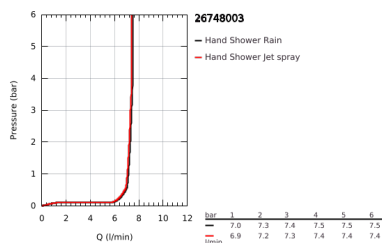

26 748 003 TEMPESTA CUBE 110 SHOWER RAIL SET 2 SPRAYS

PRODUCT DESCRIPTION

- Colour: chrome
- consisting of:
 - hand shower Tempesta Cube 110 (26 746)
 - spray patterns: Rain, Jet
 - shower rail, 600 mm (27 523)
 - maximum flow rate (at 3 bar): 7.4 l/min
 - Relaxaflex hose 1750 mm 1/2"x1/2" (28 154)
 - GROHE EcoJoy - less water, perfect flow
 - GROHE SmartSwitch - easily rotate the dial to enjoy your preferred spray option
 - GROHE DreamSpray - perfect spray pattern
 - GROHE LongLife finish
- Flexible Installation - 1 adjustable bracket for existing drill holes
- adjustable rail holder (turn and glide shower holder)
- GROHE SpeedClean - effortless limescale removal
- Inner WaterGuide - inner insulation for surface protection
- ShockProof silicone ring prevents damages caused by shower falling
- minimum pressure 1.0 bar
- suitable for instantaneous heater
- professional edition