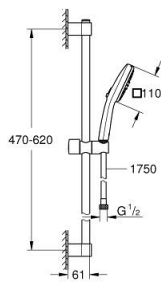

26 748 003 TEMPESTA CUBE 110 SHOWER RAIL SET 2 SPRAYS

PRODUCT DESCRIPTION

- Colour: chrome
- consisting of:
 - hand shower Tempesta Cube 110 (26 746)
 - spray patterns: Rain, Jet
 - shower rail, 600 mm (27 523)
 - maximum flow rate (at 3 bar): 7.4 l/min
 - Relaxaflex hose 1750 mm 1/2"x1/2" (28 154)
 - GROHE EcoJoy - less water, perfect flow
 - GROHE SmartSwitch - easily rotate the dial to enjoy your preferred spray option
 - GROHE DreamSpray - perfect spray pattern
 - GROHE LongLife finish
- Flexible Installation - 1 adjustable bracket for existing drill holes
- adjustable rail holder (turn and glide shower holder)
- GROHE SpeedClean - effortless limescale removal
- Inner WaterGuide - inner insulation for surface protection
- ShockProof silicone ring prevents damages caused by shower falling
- minimum pressure 1.0 bar
- suitable for instantaneous heater
- professional edition

26 748 003 TEMPESTA CUBE 110 SHOWER RAIL SET 2 SPRAYS

SPARE PARTS

- 1: Shower bar holder (Spare part-nr. 48607000)
 - 2: Glider (Spare part-nr. 48609000)
 - 3: Shower bar holder (Spare part-nr. 48608000)
 - 4: Dirt strainer (Spare part-nr. 0700200M)
 - 5: Compensation disc (Spare part-nr. 48543001)*
- * Optional accessories