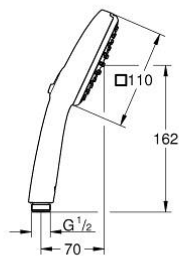

26 746 243 3 TEMPESTA CUBE 110 HAND SHOWER 2 SPRAYS

PRODUCT DESCRIPTION

- Colour: matte black
- spray patterns: Rain, Jet
- maximum flow rate (at 3 bar): 7.4 l/min
- GROHE EcoJoy - less water, perfect flow
- GROHE SmartSwitch - easily rotate the dial to enjoy your preferred spray option
- GROHE DreamSpray - perfect spray pattern
- GROHE SpeedClean - effortless limescale removal
- Inner WaterGuide - inner insulation for surface protection
- ShockProof silicone ring prevents damages caused by shower falling
- universal mounting system, fitting all standard shower hoses
- minimum pressure 1.0 bar
- suitable for instantaneous heater
- professional edition

26 746 243 3 TEMPESTA CUBE 110 HAND SHOWER 2 SPRAYS

SPARE PARTS

1: Dirt strainer (Spare part-nr. 0700200M)