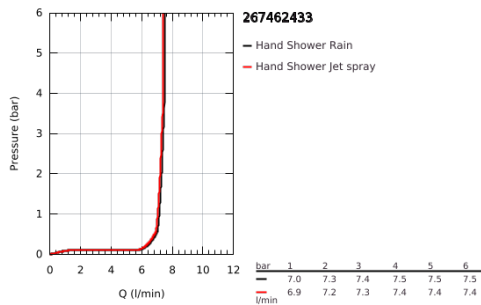

26 746 243 3 TEMPESTA CUBE 110 HAND SHOWER 2 SPRAYS

PRODUCT DESCRIPTION

- Colour: matte black
- spray patterns: Rain, Jet
- maximum flow rate (at 3 bar): 7.4 l/min
- GROHE EcoJoy - less water, perfect flow
- GROHE SmartSwitch - easily rotate the dial to enjoy your preferred spray option
- GROHE DreamSpray - perfect spray pattern
- GROHE SpeedClean - effortless limescale removal
- Inner WaterGuide - inner insulation for surface protection
- ShockProof silicone ring prevents damages caused by shower falling
- universal mounting system, fitting all standard shower hoses
- minimum pressure 1.0 bar
- suitable for instantaneous heater
- professional edition

26 746 243 3 TEMPESTA CUBE 110 HAND SHOWER 2 SPRAYS

SPARE PARTS

1: Dirt strainer (Spare part-nr. 0700200M)