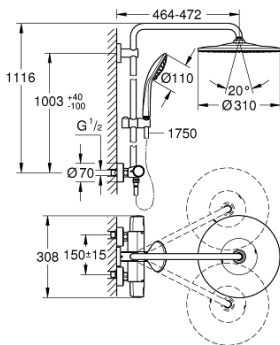

26 723 000 EUPHORIA SYSTEM 310 SHOWER SYSTEM WITH SAFETY MIXER FOR WALL MOUNTING

PRODUCT DESCRIPTION (1/2)

- Colour: chrome
- consisting of:
 - horizontal swivable 450 mm shower arm
 - exposed Safety Mixer with Aquadimmer function
 - allows change between:
 - head shower Rainshower Mono 310 (26 562)
 - spray pattern: GROHE PureRain
 - maximum flow rate (at 3 bar): 8 l/min
 - with ball joint
 - rotation angle $\pm 15^\circ$
- hand shower Euphoria 110 Massage (27 239)
 - spray patterns: Rain, Massage, SmartRain
 - maximum flow rate (at 3 bar): 8 l/min
 - adjustable in height with gliding element
 - shower hose Silverflex 1750 mm 1/2" x 1/2" (28 388)
 - maximum flow rate system (at 3 bar): 8 l/min
 - minimum flow rate 5 l/min.
 - GROHE TurboStat - compact cartridge with wax thermoelement
 - GROHE SafeStop - safety button at 38°C
 - GROHE SafeStop Plus - optional temperature limiter at 43°C included
 - GROHE CoolTouch - no risk of scalding
 - GROHE MetalGrip ergonomically shaped metal handles
 - GROHE DreamSpray - perfect spray pattern
 - GROHE LongLife finish
 - GROHE SprayDimmer - stepless flow rate adjustment
 - GROHE EcoJoy - less water, perfect flow
- Flexible Installation - 1 adjustable bracket for existing drill holes
- Inner WaterGuide - inner insulation for surface protection
- GROHE SpeedClean - effortless limescale removal