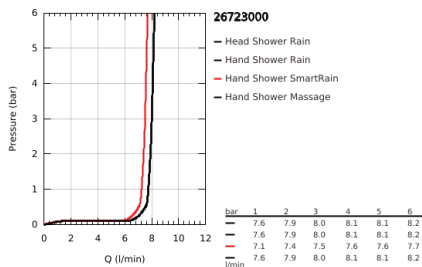

26 723 000 EUPHORIA SYSTEM 310 SHOWER SYSTEM WITH SAFETY MIXER FOR WALL MOUNTING

PRODUCT DESCRIPTION (1/2)

- Colour: chrome
- consisting of:
 - horizontal swivable 450 mm shower arm
 - exposed Safety Mixer with Aquadimmer function
 - allows change between:
 - head shower Rainshower Mono 310 (26 562)
 - spray pattern: GROHE PureRain
 - maximum flow rate (at 3 bar): 8 l/min
 - with ball joint
 - rotation angle $\pm 15^\circ$
- hand shower Euphoria 110 Massage (27 239)
 - spray patterns: Rain, Massage, SmartRain
 - maximum flow rate (at 3 bar): 8 l/min
 - adjustable in height with gliding element
 - shower hose Silverflex 1750 mm 1/2" x 1/2" (28 388)
 - maximum flow rate system (at 3 bar): 8 l/min
 - minimum flow rate 5 l/min.
 - GROHE TurboStat - compact cartridge with wax thermoelement
 - GROHE SafeStop - safety button at 38°C
 - GROHE SafeStop Plus - optional temperature limiter at 43°C included
 - GROHE CoolTouch - no risk of scalding
 - GROHE MetalGrip ergonomically shaped metal handles
 - GROHE DreamSpray - perfect spray pattern
 - GROHE LongLife finish
 - GROHE SprayDimmer - stepless flow rate adjustment
 - GROHE EcoJoy - less water, perfect flow
- Flexible Installation - 1 adjustable bracket for existing drill holes
- Inner WaterGuide - inner insulation for surface protection
- GROHE SpeedClean - effortless limescale removal

Pure Freude
an Wasser

26 723 000 **EUPHORIA SYSTEM 310 SHOWER SYSTEM WITH SAFETY MIXER FOR WALL MOUNTING**

PRODUCT DESCRIPTION (2/2)

- TwistStop - to prevent hose from twisting
- suitable for instantaneous heaters from 18 kW/h
- optional upgrade: GROHE EasyReach tray (26 362)
- professional edition