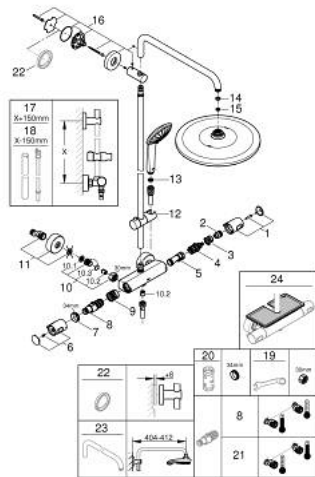

26 723 000 EUPHORIA SYSTEM 310 SHOWER SYSTEM WITH SAFETY MIXER FOR WALL MOUNTING

SPARE PARTS

- 1: Shut-off handle (Spare part-nr. 47991000)
- 2: Stop ring (Spare part-nr. 47986000)
- 3: Stop ring (Spare part-nr. 47965000)
- 4: Aquadimmer (Spare part-nr. 47364000)
- 5: Water flow (Spare part-nr. 47887000)
- 6: Handle (Spare part-nr. 47992000)
- 7: Fitting ring (Spare part-nr. 47743000)
- 8: Thermostatic compact cartridge 1/2" (Spare part-nr. 47439000)
- 9: Race (Spare part-nr. 47975000)
- 10: Non-return valve (Spare part-nr. 47189000)
- 10.1: Dirt strainer (Spare part-nr. 0726400M)
- 10.2: Non-return valve (Spare part-nr. 08565000)
- 10.3: O-ring $\varnothing 17 \times \varnothing 2$ (Spare part-nr. 0305500M)
- 11: S-union (Spare part-nr. 12662000)
- 12: Glider (Spare part-nr. 12140000)
- 13: Dirt strainer (Spare part-nr. 0700200M)
- 14: Fibre seal dia. $\varnothing 18.5 \times \varnothing 12 \times 2$ (Spare part-nr. 0138900M)
- 15: Dirt strainer (Spare part-nr. 48007000)
- 16: Shower bar holder (Spare part-nr. 48279000)
- 17: Shower system pipe for retrofitting (Spare part-nr. 48514000)*
- 18: Shower system pipe for retrofitting (Spare part-nr. 48515000)*
- 19: Special spanner (Spare part-nr. 19377000)*
- 20: Socket Spanner (Spare part-nr. 19332000)*
- 21: GROHE TurboStat cartridge 1/2" (Spare part-nr. 47175000)*
- 22: Compensation disc (Spare part-nr. 27180000)*
- 23: Shower arm for shower systems (Spare part-nr. 14047000)*
- 24: GROHE EasyReach tray (Spare part-nr. 26362LN1)*