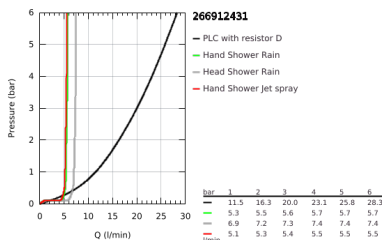

26 691 243 1 TEMPESTA SYSTEM 250 CUBE SHOWER SYSTEM WITH BATH SAFETY MIXER FOR WALL MOUNTING

PRODUCT DESCRIPTION

- Colour: matte black
- consisting of:
 - horizontal swivable 390 mm shower arm
 - exposed Safety Mixer with Aquadimmer function
 - allows change between:
 - head shower Tempesta 250 Cube
 - spray pattern: Rain
 - maximum flow rate (at 3 bar): 7.3 l/min
 - head shower with black rear cover
 - with ball joint, rotation angle $\pm 10^\circ$
 - bath inlet
 - separate diverter for hand shower
 - hand shower Tempesta Cube 110
 - 2 spray patterns: Rain, Jet
 - maximum flow rate (at 3 bar): 5.6 l/min
 - adjustable in height with gliding element
 - shower hose 1750 mm 1/2" x 1/2" (28 388)
 - maximum flow rate system (at 3 bar): 7.3 l/min (without bath inlet)
 - GROHE EcoJoy - less water, perfect flow
 - GROHE TurboStat - compact cartridge with wax thermoelement
 - GROHE SafeStop - safety button at 38°C
 - GROHE SafeStop Plus - optional temperature limiter at 43°C included
 - GROHE SmartSwitch - easily rotate the dial to enjoy your preferred spray option
 - GROHE DreamSpray - perfect spray pattern
 - ShockProof silicone ring prevents damages caused by shower falling
 - GROHE SpeedClean - effortless limescale removal
 - Inner WaterGuide - inner insulation for surface protection
 - TwistStop - to prevent hose from twisting
 - suitable for instantaneous heaters from 18 kW/h
 - minimum flow rate 5 l/min.
 - professional edition