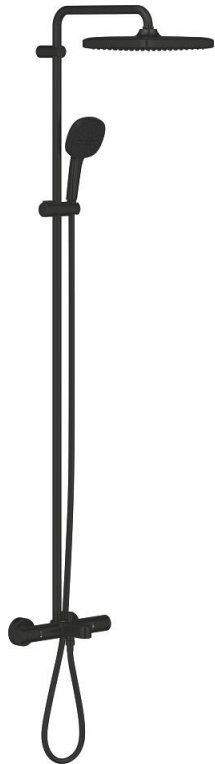

26 691 243 1 TEMPESTA SYSTEM 250 CUBE SHOWER SYSTEM WITH BATH SAFETY MIXER FOR WALL MOUNTING

PRODUCT DESCRIPTION

- Colour: matte black
- consisting of:
 - horizontal swivable 390 mm shower arm
 - exposed Safety Mixer with Aquadimmer function
 - allows change between:
 - head shower Tempesta 250 Cube
 - spray pattern: Rain
 - maximum flow rate (at 3 bar): 7.3 l/min
 - head shower with black rear cover
 - with ball joint, rotation angle $\pm 10^\circ$
 - bath inlet
 - separate diverter for hand shower
 - hand shower Tempesta Cube 110
 - 2 spray patterns: Rain, Jet
 - maximum flow rate (at 3 bar): 5.6 l/min
 - adjustable in height with gliding element
 - shower hose 1750 mm 1/2" x 1/2" (28 388)
 - maximum flow rate system (at 3 bar): 7.3 l/min (without bath inlet)
 - GROHE EcoJoy - less water, perfect flow
 - GROHE TurboStat - compact cartridge with wax thermoelement
 - GROHE SafeStop - safety button at 38°C
 - GROHE SafeStop Plus - optional temperature limiter at 43°C included
 - GROHE SmartSwitch - easily rotate the dial to enjoy your preferred spray option
 - GROHE DreamSpray - perfect spray pattern
 - ShockProof silicone ring prevents damages caused by shower falling
 - GROHE SpeedClean - effortless limescale removal
 - Inner WaterGuide - inner insulation for surface protection
 - TwistStop - to prevent hose from twisting
 - suitable for instantaneous heaters from 18 kW/h
 - minimum flow rate 5 l/min.
 - professional edition