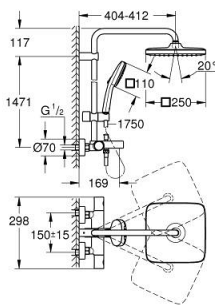

26 691 243 1 TEMPESTA SYSTEM 250 CUBE SHOWER SYSTEM WITH BATH SAFETY MIXER FOR WALL MOUNTING

PRODUCT DESCRIPTION

- Colour: matte black
- consisting of:
 - horizontal swivable 390 mm shower arm
 - exposed Safety Mixer with Aquadimmer function
 - allows change between:
 - head shower Tempesta 250 Cube
 - spray pattern: Rain
 - maximum flow rate (at 3 bar): 7.3 l/min
 - head shower with black rear cover
 - with ball joint, rotation angle $\pm 10^\circ$
 - bath inlet
 - separate diverter for hand shower
 - hand shower Tempesta Cube 110
 - 2 spray patterns: Rain, Jet
 - maximum flow rate (at 3 bar): 5.6 l/min
 - adjustable in height with gliding element
 - shower hose 1750 mm 1/2" x 1/2" (28 388)
 - maximum flow rate system (at 3 bar): 7.3 l/min (without bath inlet)
 - GROHE EcoJoy - less water, perfect flow
 - GROHE TurboStat - compact cartridge with wax thermoelement
 - GROHE SafeStop - safety button at 38°C
 - GROHE SafeStop Plus - optional temperature limiter at 43°C included
 - GROHE SmartSwitch - easily rotate the dial to enjoy your preferred spray option
 - GROHE DreamSpray - perfect spray pattern
 - ShockProof silicone ring prevents damages caused by shower falling
 - GROHE SpeedClean - effortless limescale removal
 - Inner WaterGuide - inner insulation for surface protection
 - TwistStop - to prevent hose from twisting
 - suitable for instantaneous heaters from 18 kW/h
 - minimum flow rate 5 l/min.
 - professional edition