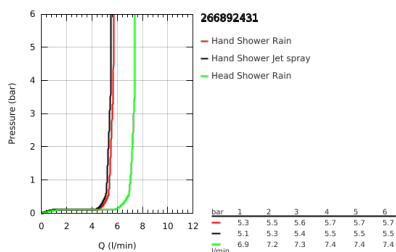

## 26 689 243 1 TEMPESTA SYSTEM 250 CUBE SHOWER SYSTEM WITH SAFETY MIXER FOR WALL MOUNTING

### PRODUCT DESCRIPTION

- Colour: matte black
- consisting of:
  - horizontal swivable 390 mm shower arm
  - exposed Safety Mixer with Aquadimmer function
  - allows change between:
    - head shower Tempesta 250 Cube
    - spray pattern: Rain
    - maximum flow rate (at 3 bar): 7.3 l/min
    - head shower with black rear cover
    - with ball joint, rotation angle  $\pm 10^\circ$
    - hand shower Tempesta Cube 110
    - 2 spray patterns: Rain, Jet
    - maximum flow rate (at 3 bar): 5.6 l/min
    - adjustable in height with gliding element
    - shower hose 1750 mm 1/2" x 1/2" (28 388)
    - maximum flow rate system (at 3 bar): 7.3 l/min
    - GROHE EcoJoy - less water, perfect flow
    - GROHE TurboStat - compact cartridge with wax thermoelement
    - GROHE SafeStop - safety button at 38°C
    - GROHE SafeStop Plus - optional temperature limiter at 43°C included
    - GROHE SmartSwitch - easily rotate the dial to enjoy your preferred spray option
    - GROHE DreamSpray - perfect spray pattern
    - ShockProof silicone ring prevents damages caused by shower falling
    - GROHE SpeedClean - effortless limescale removal
    - Inner WaterGuide - inner insulation for surface protection
    - TwistStop - to prevent hose from twisting
    - suitable for instantaneous heaters from 18 kW/h
    - minimum flow rate 5 l/min.
    - optional upgrade: GROHE EasyReach tray (26 362)
    - professional edition