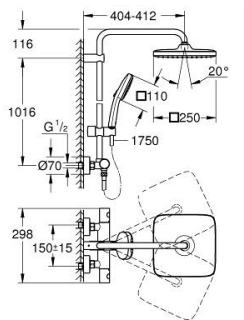

### PRODUCT DESCRIPTION

- Colour: matte black
- consisting of:
  - horizontal swivable 390 mm shower arm
  - exposed Safety Mixer with Aquadimmer function
  - allows change between:
    - head shower Tempesta 250 Cube
    - spray pattern: Rain
    - maximum flow rate (at 3 bar): 7.3 l/min
    - head shower with black rear cover
    - with ball joint, rotation angle  $\pm 10^\circ$
    - hand shower Tempesta Cube 110
    - 2 spray patterns: Rain, Jet
    - maximum flow rate (at 3 bar): 5.6 l/min
    - adjustable in height with gliding element
    - shower hose 1750 mm 1/2" x 1/2" (28 388)
    - maximum flow rate system (at 3 bar): 7.3 l/min
    - GROHE EcoJoy - less water, perfect flow
    - GROHE TurboStat - compact cartridge with wax thermoelement
    - GROHE SafeStop - safety button at 38°C
    - GROHE SafeStop Plus - optional temperature limiter at 43°C included
    - GROHE SmartSwitch - easily rotate the dial to enjoy your preferred spray option
    - GROHE DreamSpray - perfect spray pattern
    - ShockProof silicone ring prevents damages caused by shower falling
    - GROHE SpeedClean - effortless limescale removal
    - Inner WaterGuide - inner insulation for surface protection
    - TwistStop - to prevent hose from twisting
    - suitable for instantaneous heaters from 18 kW/h
    - minimum flow rate 5 l/min.
    - optional upgrade: GROHE EasyReach tray (26 362)
    - professional edition