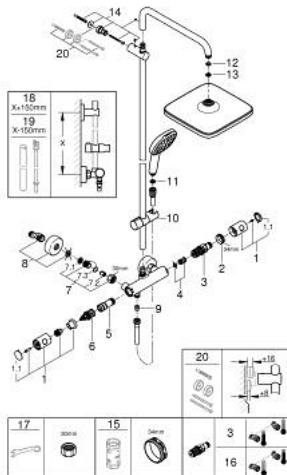

26 689 243 1 TEMPESTA SYSTEM 250 CUBE SHOWER SYSTEM WITH SAFETY MIXER FOR WALL MOUNTING

SPARE PARTS

- 1: Metal handle 1/2" (Spare part-nr. 479842430)
- 1.1: Cover cap (Spare part-nr. 64585243M)
- 2: Fitting ring (Spare part-nr. 47743000)
- 3: Thermostatic compact cartridge 1/2" (Spare part-nr. 47439000)
- 4: Buffer (Spare part-nr. 47398000)
- 5: Water flow (Spare part-nr. 47751000)
- 6: Aquadimmer (Spare part-nr. 12433000)
- 7: Non-return valve (Spare part-nr. 471892430)
- 7.1: Dirt strainer (Spare part-nr. 0726400M)
- 7.2: Non-return valve (Spare part-nr. 08565000)
- 7.3: O-ring $\varnothing 17 \times \varnothing 2$ (Spare part-nr. 0305500M)
- 8: S-union (Spare part-nr. 126622430)
- 9: Non-return valve (Spare part-nr. 08565000)
- 10: Glider (Spare part-nr. 486092430)
- 11: Dirt strainer (Spare part-nr. 0700200M)
- 12: Fibre seal dia. $\varnothing 18.5 \times \varnothing 12 \times 2$ (Spare part-nr. 0138900M)
- 13: Dirt strainer (Spare part-nr. 48007000)
- 14: Shower bar holder (Spare part-nr. 48423000)
- 15: Socket Spanner (Spare part-nr. 19332000)*
- 16: GROHE TurboStat cartridge 1/2" (Spare part-nr. 47175000)*
- 17: Special spanner (Spare part-nr. 19377000)*
- 20: Compensation disc (Spare part-nr. 26496000)*

* Optional accessories