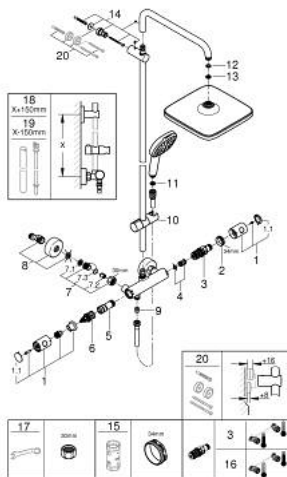

26 689 001 TEMPESTA SYSTEM 250 CUBE SHOWER SYSTEM WITH SAFETY MIXER FOR WALL MOUNTING

SPARE PARTS

- 1: Metal handle 1/2" (Spare part-nr. 47984000)
- 1.1: Cover cap (Spare part-nr. 6458500M)
- 2: Fitting ring (Spare part-nr. 47743000)
- 3: Thermostatic compact cartridge 1/2" (Spare part-nr. 47439000)
- 4: Buffer (Spare part-nr. 47398000)
- 5: Water flow (Spare part-nr. 47751000)
- 6: Aquadimmer (Spare part-nr. 12433000)
- 7: Non-return valve (Spare part-nr. 47189000)
- 7.1: Dirt strainer (Spare part-nr. 0726400M)
- 7.2: Non-return valve (Spare part-nr. 08565000)
- 7.3: O-ring $\varnothing 17 \times \varnothing 2$ (Spare part-nr. 0305500M)
- 8: S-union (Spare part-nr. 12662000)
- 9: Non-return valve (Spare part-nr. 08565000)
- 10: Glider (Spare part-nr. 48609000)
- 11: Dirt strainer (Spare part-nr. 0700200M)
- 12: Fibre seal dia. $\varnothing 18.5 \times \varnothing 12 \times 2$ (Spare part-nr. 0138900M)
- 13: Dirt strainer (Spare part-nr. 48007000)
- 14: Shower bar holder (Spare part-nr. 48423000)
- 15: Socket Spanner (Spare part-nr. 19332000)*
- 16: GROHE TurboStat cartridge 1/2" (Spare part-nr. 47175000)*
- 17: Special spanner (Spare part-nr. 19377000)*
- 18: Shower system pipe for retrofitting (Spare part-nr. 48514000)*
- 19: Shower system pipe for retrofitting (Spare part-nr. 48515000)*
- 20: Compensation disc (Spare part-nr. 26496000)*

* Optional accessories