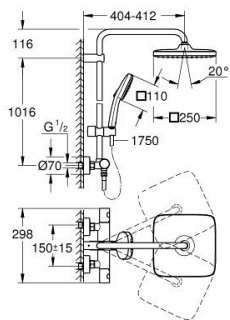

26 689 001 TEMPESTA SYSTEM 250 CUBE SHOWER SYSTEM WITH SAFETY MIXER FOR WALL MOUNTING

PRODUCT DESCRIPTION

- Colour: chrome
- consisting of:
 - horizontal swivable 390 mm shower arm
 - exposed Safety Mixer with Aquadimmer function
 - allows change between:
 - head shower Tempesta 250 Cube (26 685)
 - spray pattern: Rain
 - maximum flow rate (at 3 bar): 7.3 l/min
 - head shower with white rear cover
 - with ball joint, rotation angle $\pm 10^\circ$
 - hand shower Tempesta Cube 110 (27 571)
 - 2 spray patterns: Rain, Jet
 - maximum flow rate (at 3 bar): 5.6 l/min
 - adjustable in height with gliding element
 - Rotaflex TwistStop shower hose 1750 mm 1/2" x 1/2" (28 410)
 - maximum flow rate system (at 3 bar): 7.3 l/min
 - GROHE EcoJoy - less water, perfect flow
 - GROHE TurboStat - compact cartridge with wax thermoelement
 - GROHE SafeStop - safety button at 38°C
 - GROHE SafeStop Plus - optional temperature limiter at 43°C included
 - GROHE SmartSwitch - easily rotate the dial to enjoy your preferred spray option
 - GROHE DreamSpray - perfect spray pattern
 - ShockProof silicone ring prevents damages caused by shower falling
 - GROHE LongLife finish
 - GROHE SpeedClean - effortless limescale removal
 - Inner WaterGuide - inner insulation for surface protection
 - TwistStop - to prevent hose from twisting
 - suitable for instantaneous heaters from 18 kW/h
 - minimum flow rate 5 l/min.
 - optional upgrade: GROHE EasyReach tray (26 362)
 - professional edition