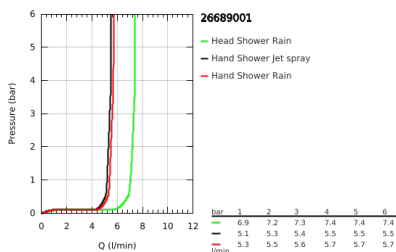

26 689 001 TEMPESTA SYSTEM 250 CUBE SHOWER SYSTEM WITH SAFETY MIXER FOR WALL MOUNTING

PRODUCT DESCRIPTION

- Colour: chrome
- consisting of:
 - horizontal swivable 390 mm shower arm
 - exposed Safety Mixer with Aquadimmer function
 - allows change between:
 - head shower Tempesta 250 Cube (26 685)
 - spray pattern: Rain
 - maximum flow rate (at 3 bar): 7.3 l/min
 - head shower with white rear cover
 - with ball joint, rotation angle $\pm 10^\circ$
 - hand shower Tempesta Cube 110 (27 571)
 - 2 spray patterns: Rain, Jet
 - maximum flow rate (at 3 bar): 5.6 l/min
 - adjustable in height with gliding element
 - Rotaflex TwistStop shower hose 1750 mm 1/2" x 1/2" (28 410)
 - maximum flow rate system (at 3 bar): 7.3 l/min
 - GROHE EcoJoy - less water, perfect flow
 - GROHE TurboStat - compact cartridge with wax thermoelement
 - GROHE SafeStop - safety button at 38°C
 - GROHE SafeStop Plus - optional temperature limiter at 43°C included
 - GROHE SmartSwitch - easily rotate the dial to enjoy your preferred spray option
 - GROHE DreamSpray - perfect spray pattern
 - ShockProof silicone ring prevents damages caused by shower falling
 - GROHE LongLife finish
 - GROHE SpeedClean - effortless limescale removal
 - Inner WaterGuide - inner insulation for surface protection
 - TwistStop - to prevent hose from twisting
 - suitable for instantaneous heaters from 18 kW/h
 - minimum flow rate 5 l/min.
 - optional upgrade: GROHE EasyReach tray (26 362)
 - professional edition