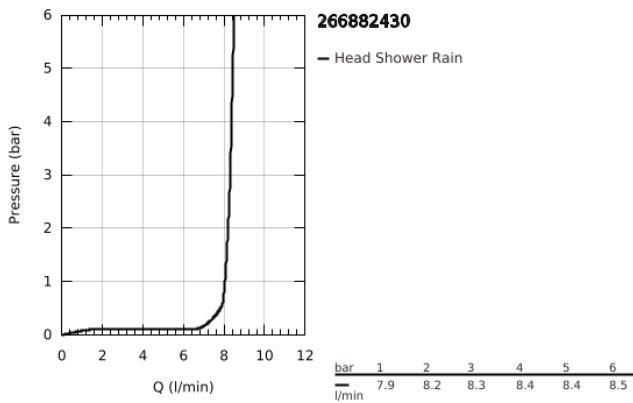

26 688 243 0 **TEMPESTA 250 CUBE HEAD SHOWER SET CEILING 142 MM, 1 SPRAY**

PRODUCT DESCRIPTION

- Colour: matte black
- consisting of:
 - head shower Tempesta 250 Cube
 - spray pattern: Rain
 - maximum flow rate (at 3 bar): 8.3 l/min
 - head shower with rear cover in matching colour
 - shower arm ceiling 142 mm
 - with square escutcheon
 - GROHE EcoJoy - less water, perfect flow
 - GROHE DreamSpray - perfect spray pattern
 - GROHE SpeedClean - effortless limescale removal
 - Inner WaterGuide - inner insulation for surface protection
 - suitable for instantaneous heater
 - professional edition

26 688 243 0 **TEMPESTA 250 CUBE HEAD SHOWER SET CEILING 142 MM, 1 SPRAY**

SPARE PARTS

- 1: Fibre seal dia. Ø18.5 x Ø12 x 2 (Spare part-nr. 0138900M)
- 2: Dirt strainer (Spare part-nr. 48007000)
- 3: Escutcheon (Spare part-nr. 481182430)