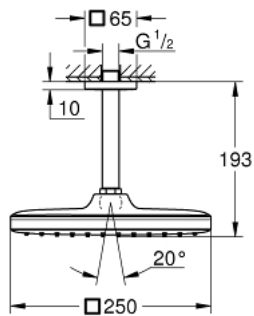

26 688 243 0 **TEMPESTA 250 CUBE HEAD SHOWER SET CEILING 142 MM, 1 SPRAY**

PRODUCT DESCRIPTION

- Colour: matte black
- consisting of:
 - head shower Tempesta 250 Cube
 - spray pattern: Rain
 - maximum flow rate (at 3 bar): 8.3 l/min
 - head shower with rear cover in matching colour
 - shower arm ceiling 142 mm
 - with square escutcheon
 - GROHE EcoJoy - less water, perfect flow
 - GROHE DreamSpray - perfect spray pattern
 - GROHE SpeedClean - effortless limescale removal
 - Inner WaterGuide - inner insulation for surface protection
 - suitable for instantaneous heater
 - professional edition

26 688 243 0 **TEMPESTA 250 CUBE HEAD SHOWER SET CEILING 142 MM, 1 SPRAY**

SPARE PARTS

- 1: Fibre seal dia. Ø18.5 x Ø12 x 2 (Spare part-nr. 0138900M)
- 2: Dirt strainer (Spare part-nr. 48007000)
- 3: Escutcheon (Spare part-nr. 481182430)