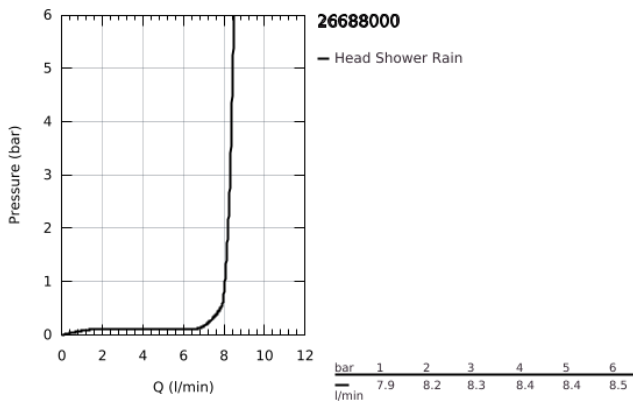

## 26 688 000 TEMPESTA 250 CUBE HEAD SHOWER SET CEILING 142 MM, 1 SPRAY

### PRODUCT DESCRIPTION

- Colour: chrome
- consisting of:
  - head shower Tempesta 250 Cube (26 685)
  - spray pattern: Rain
  - maximum flow rate (at 3 bar): 8.3 l/min
  - head shower with white rear cover
  - shower arm ceiling 142 mm (27 485)
  - with square escutcheon
- GROHE EcoJoy - less water, perfect flow
- GROHE DreamSpray - perfect spray pattern
- GROHE LongLife finish
- GROHE SpeedClean - effortless limescale removal
- Inner WaterGuide - inner insulation for surface protection
- suitable for instantaneous heater
- professional edition

26 688 000 **TEMPESTA 250 CUBE HEAD SHOWER SET CEILING 142 MM, 1 SPRAY**

**SPARE PARTS**

- 1: Fibre seal dia. Ø18.5 x Ø12 x 2 (Spare part-nr. 0138900M)
- 2: Dirt strainer (Spare part-nr. 48007000)
- 3: Escutcheon (Spare part-nr. 48118000)