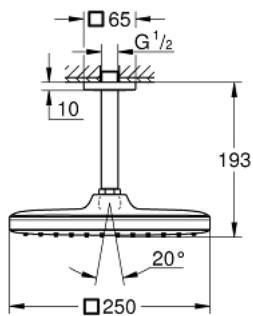

## 26 688 000 TEMPESTA 250 CUBE HEAD SHOWER SET CEILING 142 MM, 1 SPRAY

### PRODUCT DESCRIPTION

- Colour: chrome
- consisting of:
  - head shower Tempesta 250 Cube (26 685)
  - spray pattern: Rain
  - maximum flow rate (at 3 bar): 8.3 l/min
  - head shower with white rear cover
  - shower arm ceiling 142 mm (27 485)
  - with square escutcheon
- GROHE EcoJoy - less water, perfect flow
- GROHE DreamSpray - perfect spray pattern
- GROHE LongLife finish
- GROHE SpeedClean - effortless limescale removal
- Inner WaterGuide - inner insulation for surface protection
- suitable for instantaneous heater
- professional edition

26 688 000 **TEMPESTA 250 CUBE HEAD SHOWER SET CEILING 142 MM, 1 SPRAY**

**SPARE PARTS**

- 1: Fibre seal dia. Ø18.5 x Ø12 x 2 (Spare part-nr. 0138900M)
- 2: Dirt strainer (Spare part-nr. 48007000)
- 3: Escutcheon (Spare part-nr. 48118000)