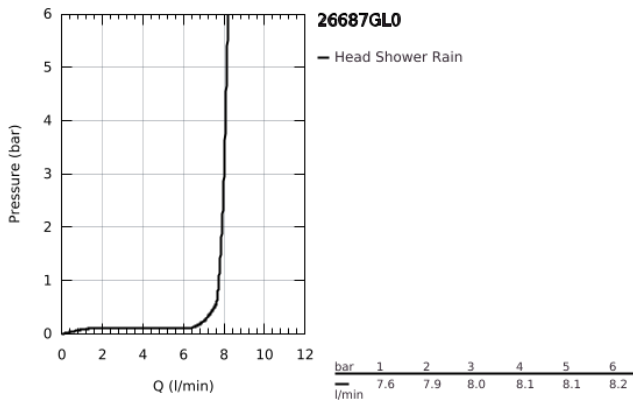

## 26 687 GL0 TEMPESTA 250 CUBE HEAD SHOWER SET 380 MM, 1 SPRAY

### PRODUCT DESCRIPTION

- Colour: cool sunrise
- consisting of:
  - head shower Tempesta 250 Cube (26 685)
  - spray pattern: Rain
  - maximum flow rate (at 3 bar): 8.3 l/min
  - head shower with rear cover in matching colour
  - shower arm 380 mm
  - with square escutcheon
  - GROHE EcoJoy - less water, perfect flow
  - GROHE DreamSpray - perfect spray pattern
  - GROHE LongLife finish
  - GROHE SpeedClean - effortless limescale removal
  - Inner WaterGuide - inner insulation for surface protection
  - suitable for instantaneous heater
  - professional edition

26 687 GL0 **TEMPESTA 250 CUBE HEAD SHOWER SET 380 MM, 1 SPRAY**

**SPARE PARTS**

- 1: Fibre seal dia. Ø18.5 x Ø12 x 2 (Spare part-nr. 0138900M)
- 2: Dirt strainer (Spare part-nr. 48007000)
- 3: Escutcheon (Spare part-nr. 48118GL0)