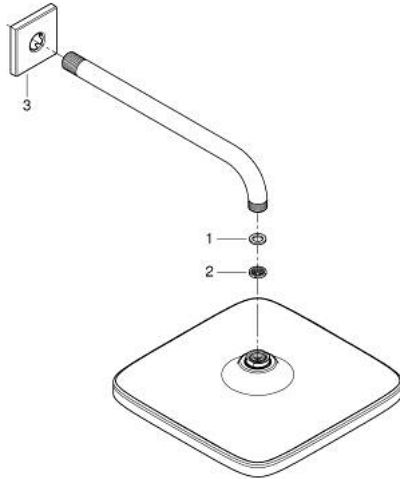

## 26 687 GL0 TEMPESTA 250 CUBE HEAD SHOWER SET 380 MM, 1 SPRAY

### PRODUCT DESCRIPTION

- Colour: cool sunrise
- consisting of:
  - head shower Tempesta 250 Cube (26 685)
  - spray pattern: Rain
  - maximum flow rate (at 3 bar): 8.3 l/min
  - head shower with rear cover in matching colour
  - shower arm 380 mm
  - with square escutcheon
  - GROHE EcoJoy - less water, perfect flow
  - GROHE DreamSpray - perfect spray pattern
  - GROHE LongLife finish
  - GROHE SpeedClean - effortless limescale removal
  - Inner WaterGuide - inner insulation for surface protection
  - suitable for instantaneous heater
  - professional edition

26 687 GL0 **TEMPESTA 250 CUBE HEAD SHOWER SET 380 MM, 1 SPRAY**

**SPARE PARTS**

- 1: Fibre seal dia. Ø18.5 x Ø12 x 2 (Spare part-nr. 0138900M)
- 2: Dirt strainer (Spare part-nr. 48007000)
- 3: Escutcheon (Spare part-nr. 48118GL0)