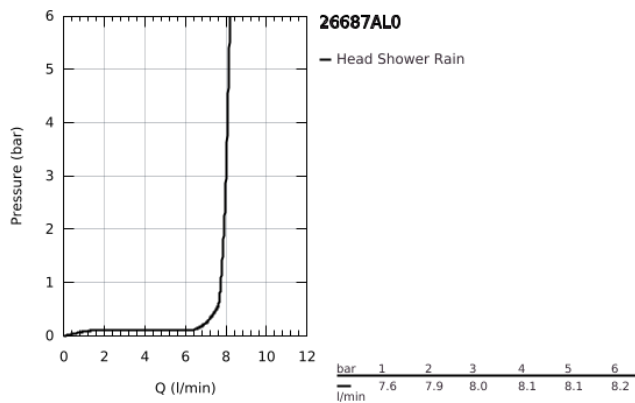

## 26 687 AL0 TEMPESTA 250 CUBE HEAD SHOWER SET 380 MM, 1 SPRAY

### PRODUCT DESCRIPTION

- Colour: brushed hard graphite
- consisting of:
  - head shower Tempesta 250 Cube (26 685)
  - spray pattern: Rain
  - maximum flow rate (at 3 bar): 8.3 l/min
  - head shower with rear cover in matching colour
  - shower arm 380 mm
  - with square escutcheon
- GROHE EcoJoy - less water, perfect flow
- GROHE DreamSpray - perfect spray pattern
- GROHE LongLife finish
- GROHE SpeedClean - effortless limescale removal
- Inner WaterGuide - inner insulation for surface protection
- suitable for instantaneous heater
- professional edition