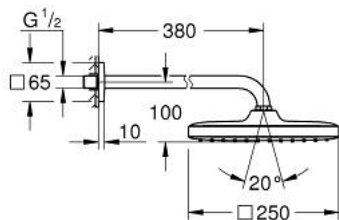

## 26 687 AL0 TEMPESTA 250 CUBE HEAD SHOWER SET 380 MM, 1 SPRAY

### PRODUCT DESCRIPTION

- Colour: brushed hard graphite
- consisting of:
  - head shower Tempesta 250 Cube (26 685)
  - spray pattern: Rain
  - maximum flow rate (at 3 bar): 8.3 l/min
  - head shower with rear cover in matching colour
  - shower arm 380 mm
  - with square escutcheon
- GROHE EcoJoy - less water, perfect flow
- GROHE DreamSpray - perfect spray pattern
- GROHE LongLife finish
- GROHE SpeedClean - effortless limescale removal
- Inner WaterGuide - inner insulation for surface protection
- suitable for instantaneous heater
- professional edition

### SPARE PARTS

- 1: Fibre seal dia. Ø18.5 x Ø12 x 2 (Spare part-nr. 0138900M)
- 2: Dirt strainer (Spare part-nr. 48007000)
- 3: Escutcheon (Spare part-nr. 48118AL0)