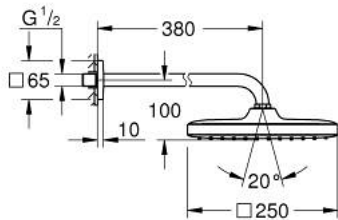

26 687 243 0 **TEMPESTA 250 CUBE HEAD SHOWER SET 380 MM, 1 SPRAY**

PRODUCT DESCRIPTION

- Colour: matte black
- consisting of:
 - head shower Tempesta 250 Cube
 - spray pattern: Rain
 - maximum flow rate (at 3 bar): 8.3 l/min
 - head shower with rear cover in matching colour
 - shower arm 380 mm
 - with square escutcheon
- GROHE EcoJoy - less water, perfect flow
- GROHE DreamSpray - perfect spray pattern
- GROHE SpeedClean - effortless limescale removal
- Inner WaterGuide - inner insulation for surface protection
- suitable for instantaneous heater
- professional edition

26 687 243 0 **TEMPESTA 250 CUBE HEAD SHOWER SET 380 MM, 1 SPRAY**

SPARE PARTS

- 1: Fibre seal dia. Ø18.5 x Ø12 x 2 (Spare part-nr. 0138900M)
- 2: Dirt strainer (Spare part-nr. 48007000)
- 3: Escutcheon (Spare part-nr. 481182430)