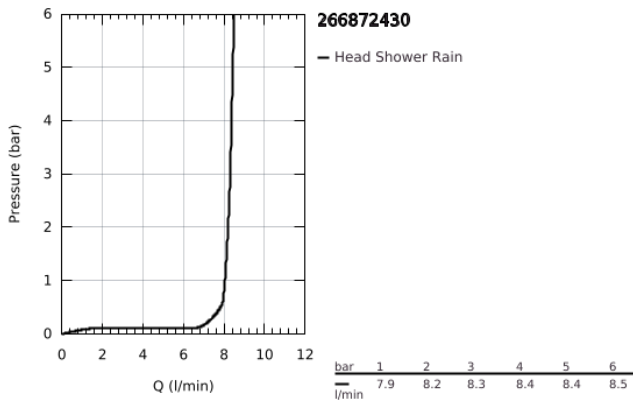

26 687 243 0 **TEMPESTA 250 CUBE HEAD SHOWER SET 380 MM, 1 SPRAY**

PRODUCT DESCRIPTION

- Colour: matte black
- consisting of:
 - head shower Tempesta 250 Cube
 - spray pattern: Rain
 - maximum flow rate (at 3 bar): 8.3 l/min
 - head shower with rear cover in matching colour
 - shower arm 380 mm
 - with square escutcheon
- GROHE EcoJoy - less water, perfect flow
- GROHE DreamSpray - perfect spray pattern
- GROHE SpeedClean - effortless limescale removal
- Inner WaterGuide - inner insulation for surface protection
- suitable for instantaneous heater
- professional edition

26 687 243 0 **TEMPESTA 250 CUBE HEAD SHOWER SET 380 MM, 1 SPRAY**

SPARE PARTS

- 1: Fibre seal dia. Ø18.5 x Ø12 x 2 (Spare part-nr. 0138900M)
- 2: Dirt strainer (Spare part-nr. 48007000)
- 3: Escutcheon (Spare part-nr. 481182430)