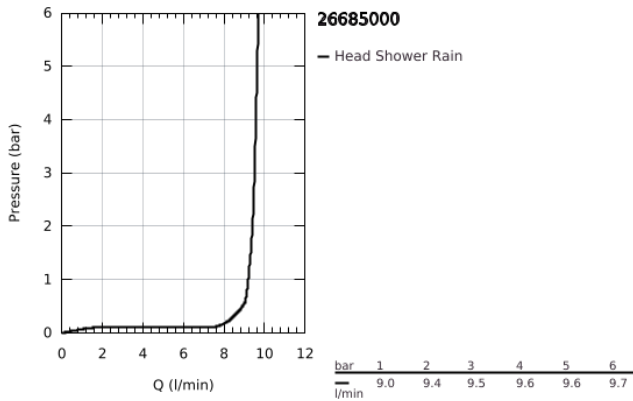

26 685 000 TEMPESTA 250 CUBE HEAD SHOWER 1 SPRAY

PRODUCT DESCRIPTION

- Colour: chrome
- spray pattern: Rain
- maximum flow rate (at 3 bar): 8 l/min
- 250 mm x 250 mm
- head shower with white rear cover
- ball joint with turning angle $\pm 10^\circ$
- connection thread 1/2"
- GROHE EcoJoy - less water, perfect flow
- GROHE DreamSpray - perfect spray pattern
- GROHE LongLife finish
- GROHE SpeedClean - effortless limescale removal
- Inner WaterGuide - inner insulation for surface protection
- suitable for instantaneous heater
- professional edition

26 685 000 **TEMPESTA 250 CUBE HEAD SHOWER 1 SPRAY**

SPARE PARTS

1: Fibre seal dia. $\varnothing 18.5 \times \varnothing 12 \times 2$ (Spare part-nr. 0138900M)

2: Dirt strainer (Spare part-nr. 48007000)