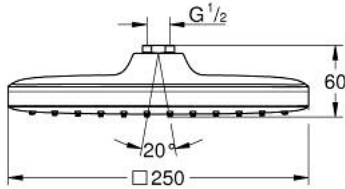

26 685 000 TEMPESTA 250 CUBE HEAD SHOWER 1 SPRAY

PRODUCT DESCRIPTION

- Colour: chrome
- spray pattern: Rain
- maximum flow rate (at 3 bar): 8 l/min
- 250 mm x 250 mm
- head shower with white rear cover
- ball joint with turning angle $\pm 10^\circ$
- connection thread 1/2"
- GROHE EcoJoy - less water, perfect flow
- GROHE DreamSpray - perfect spray pattern
- GROHE LongLife finish
- GROHE SpeedClean - effortless limescale removal
- Inner WaterGuide - inner insulation for surface protection
- suitable for instantaneous heater
- professional edition

26 685 000 **TEMPESTA 250 CUBE HEAD SHOWER 1 SPRAY**

SPARE PARTS

1: Fibre seal dia. $\varnothing 18.5 \times \varnothing 12 \times 2$ (Spare part-nr. 0138900M)

2: Dirt strainer (Spare part-nr. 48007000)