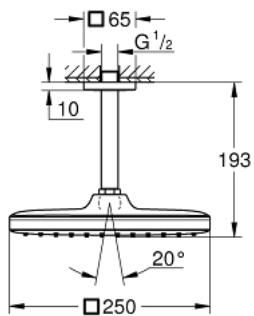

26 683 000 TEMPESTA 250 CUBE HEAD SHOWER SET CEILING 142 MM, 1 SPRAY

PRODUCT DESCRIPTION

- Colour: chrome
- consisting of:
 - head shower Tempesta 250 Cube (26 681)
 - spray pattern: Rain
 - fully chrome plated surfaces
 - shower arm ceiling 142 mm (27 485)
- GROHE EcoJoy - less water, perfect flow
- GROHE DreamSpray - perfect spray pattern
- GROHE LongLife finish
- GROHE SpeedClean - effortless limescale removal
- Inner WaterGuide - inner insulation for surface protection
- suitable for instantaneous heater
- professional edition

26 683 000 **TEMPESTA 250 CUBE HEAD SHOWER SET CEILING 142 MM, 1 SPRAY**

SPARE PARTS

- 1: Fibre seal dia. Ø18.5 x Ø12 x 2 (Spare part-nr. 0138900M)
- 2: Dirt strainer (Spare part-nr. 48007000)
- 3: Escutcheon (Spare part-nr. 48118000)