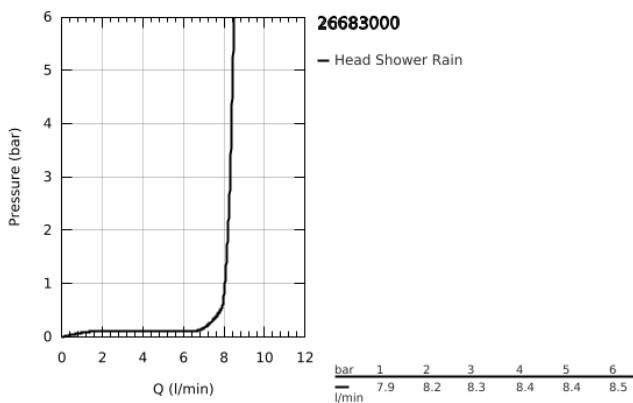

26 683 000 TEMPESTA 250 CUBE HEAD SHOWER SET CEILING 142 MM, 1 SPRAY

PRODUCT DESCRIPTION

- Colour: chrome
- consisting of:
 - head shower Tempesta 250 Cube (26 681)
 - spray pattern: Rain
 - fully chrome plated surfaces
 - shower arm ceiling 142 mm (27 485)
- GROHE EcoJoy - less water, perfect flow
- GROHE DreamSpray - perfect spray pattern
- GROHE LongLife finish
- GROHE SpeedClean - effortless limescale removal
- Inner WaterGuide - inner insulation for surface protection
- suitable for instantaneous heater
- professional edition

26 683 000 **TEMPESTA 250 CUBE HEAD SHOWER SET CEILING 142 MM, 1 SPRAY**

SPARE PARTS

- 1: Fibre seal dia. Ø18.5 x Ø12 x 2 (Spare part-nr. 0138900M)
- 2: Dirt strainer (Spare part-nr. 48007000)
- 3: Escutcheon (Spare part-nr. 48118000)