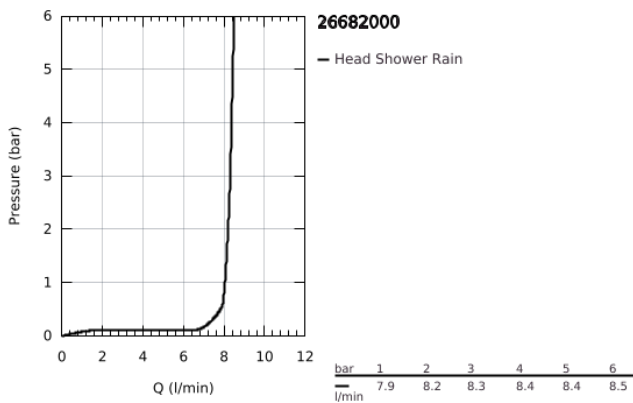

## 26 682 000 TEMPESTA 250 CUBE HEAD SHOWER SET 380 MM, 1 SPRAY

### PRODUCT DESCRIPTION

- Colour: chrome
- consisting of:
  - head shower Tempesta 250 Cube (26 681)
  - spray pattern: Rain
  - fully chrome plated surfaces
  - shower arm 380 mm
- GROHE EcoJoy - less water, perfect flow
- GROHE DreamSpray - perfect spray pattern
- GROHE LongLife finish
- GROHE SpeedClean - effortless limescale removal
- Inner WaterGuide - inner insulation for surface protection
- suitable for instantaneous heater
- professional edition

26 682 000 **TEMPESTA 250 CUBE HEAD SHOWER SET 380 MM, 1 SPRAY**

**SPARE PARTS**

- 1: Fibre seal dia. Ø18.5 x Ø12 x 2 (Spare part-nr. 0138900M)
- 2: Dirt strainer (Spare part-nr. 48007000)
- 3: Escutcheon (Spare part-nr. 48118000)