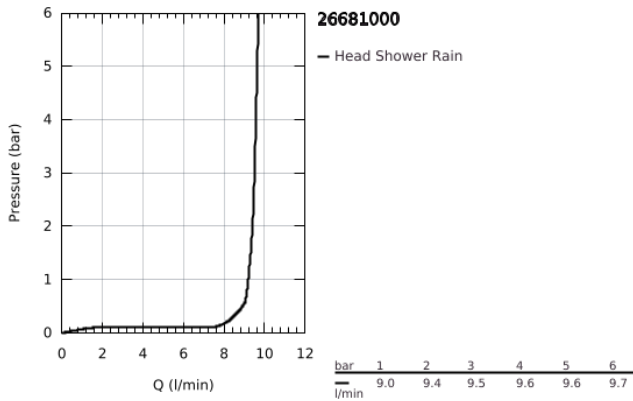

26 681 000 TEMPESTA 250 CUBE HEAD SHOWER 1 SPRAY

PRODUCT DESCRIPTION

- Colour: chrome
- spray pattern: Rain
- maximum flow rate (at 3 bar): 8 l/min
- 250 mm x 250 mm
- fully chrome plated surfaces
- ball joint with turning angle $\pm 10^\circ$
- connection thread 1/2"
- GROHE EcoJoy - less water, perfect flow
- GROHE DreamSpray - perfect spray pattern
- GROHE LongLife finish
- GROHE SpeedClean - effortless limescale removal
- Inner WaterGuide - inner insulation for surface protection
- suitable for instantaneous heater
- professional edition

26 681 000 **TEMPESTA 250 CUBE HEAD SHOWER 1 SPRAY**

SPARE PARTS

1: Fibre seal dia. $\varnothing 18.5 \times \varnothing 12 \times 2$ (Spare part-nr. 0138900M)

2: Dirt strainer (Spare part-nr. 48007000)