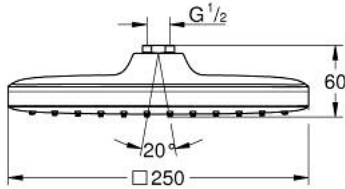

26 681 000 TEMPESTA 250 CUBE HEAD SHOWER 1 SPRAY

PRODUCT DESCRIPTION

- Colour: chrome
- spray pattern: Rain
- maximum flow rate (at 3 bar): 8 l/min
- 250 mm x 250 mm
- fully chrome plated surfaces
- ball joint with turning angle $\pm 10^\circ$
- connection thread 1/2"
- GROHE EcoJoy - less water, perfect flow
- GROHE DreamSpray - perfect spray pattern
- GROHE LongLife finish
- GROHE SpeedClean - effortless limescale removal
- Inner WaterGuide - inner insulation for surface protection
- suitable for instantaneous heater
- professional edition

26 681 000 **TEMPESTA 250 CUBE HEAD SHOWER 1 SPRAY**

SPARE PARTS

1: Fibre seal dia. $\varnothing 18.5 \times \varnothing 12 \times 2$ (Spare part-nr. 0138900M)

2: Dirt strainer (Spare part-nr. 48007000)