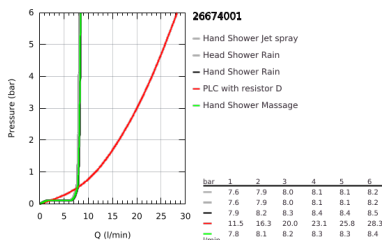

## 26 674 001 TEMPESTA SYSTEM 250 SHOWER SYSTEM WITH SINGLE LEVER BATH MIXER FOR WALL MOUNTING

### PRODUCT DESCRIPTION (1/2)

- Colour: chrome
- with short shower rail for installation in showers
- consisting of:
  - horizontal 355 mm shower arm
  - exposed single-lever bath mixer with diverter handle
  - allows change between:
    - head shower Tempesta 250 (26 666)
    - spray pattern: Rain
    - maximum flow rate (at 3 bar): 8 l/min
    - head shower with white rear cover
    - with ball joint, rotation angle  $\pm 10^\circ$
  - bath inlet
  - separate diverter for hand shower
  - hand shower Tempesta 110 (28 419)
  - spray patterns: Rain, Jet, Massage
  - maximum flow rate (at 3 bar): 8.3 l/min
  - adjustable in height with gliding element
  - Rotaflex TwistStop shower hose 1750 mm 1/2" x 1/2" (28 410)
  - maximum flow rate system (at 3 bar): 8.3 l/min (without bath inlet)
  - GROHE EcoJoy - less water, perfect flow
  - GROHE SilkMove 46 mm ceramic cartridge
  - GROHE SmartSwitch - easily rotate the dial to enjoy your preferred spray option
  - GROHE DreamSpray - perfect spray pattern
  - ShockProof silicone ring prevents damages caused by shower falling
  - GROHE LongLife finish
  - GROHE SpeedClean - effortless limescale removal
  - Inner WaterGuide - inner insulation for surface protection
  - TwistStop - to prevent hose from twisting
  - suitable for instantaneous heaters from 18 kW/h
  - maximum flow rate (at 3 bar): 8.3 l/min
  - minimum flow rate 5 l/min.
  - minimum pressure 1.0 bar