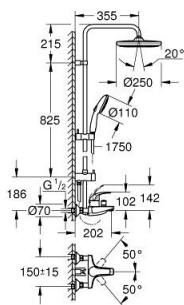

## 26 674 001 TEMPESTA SYSTEM 250 SHOWER SYSTEM WITH SINGLE LEVER BATH MIXER FOR WALL MOUNTING

### PRODUCT DESCRIPTION (1/2)

- Colour: chrome
- with short shower rail for installation in showers
- consisting of:
  - horizontal 355 mm shower arm
  - exposed single-lever bath mixer with diverter handle
  - allows change between:
    - head shower Tempesta 250 (26 666)
    - spray pattern: Rain
    - maximum flow rate (at 3 bar): 8 l/min
    - head shower with white rear cover
    - with ball joint, rotation angle  $\pm 10^\circ$
  - bath inlet
  - separate diverter for hand shower
  - hand shower Tempesta 110 (28 419)
  - spray patterns: Rain, Jet, Massage
  - maximum flow rate (at 3 bar): 8.3 l/min
  - adjustable in height with gliding element
  - Rotaflex TwistStop shower hose 1750 mm 1/2" x 1/2" (28 410)
  - maximum flow rate system (at 3 bar): 8.3 l/min (without bath inlet)
  - GROHE EcoJoy - less water, perfect flow
  - GROHE SilkMove 46 mm ceramic cartridge
  - GROHE SmartSwitch - easily rotate the dial to enjoy your preferred spray option
  - GROHE DreamSpray - perfect spray pattern
  - ShockProof silicone ring prevents damages caused by shower falling
  - GROHE LongLife finish
  - GROHE SpeedClean - effortless limescale removal
  - Inner WaterGuide - inner insulation for surface protection
  - TwistStop - to prevent hose from twisting
  - suitable for instantaneous heaters from 18 kW/h
  - maximum flow rate (at 3 bar): 8.3 l/min
  - minimum flow rate 5 l/min.
  - minimum pressure 1.0 bar