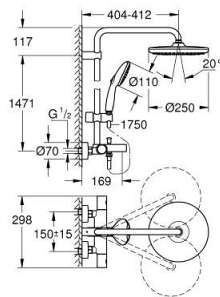

26 672 243 1 TEMPESTA SYSTEM 250 SHOWER SYSTEM WITH BATH SAFETY MIXER FOR WALL MOUNTING

PRODUCT DESCRIPTION

- Colour: matte black
- consisting of:
 - horizontal swivable 390 mm shower arm
 - exposed Safety Mixer with Aquadimmer function
 - allows change between:
 - head shower Tempesta 250
 - spray pattern: Rain
 - maximum flow rate (at 3 bar): 7.3 l/min
 - head shower with black rear cover
 - with ball joint, rotation angle $\pm 10^\circ$
 - bath inlet
 - separate diverter for hand shower
 - hand shower Tempesta 110
 - 2 spray patterns: Rain, Jet
 - maximum flow rate (at 3 bar): 5.6 l/min
 - adjustable in height with gliding element
 - shower hose 1750 mm 1/2" x 1/2" (28 388)
 - maximum flow rate system (at 3 bar): 7.3 l/min (without bath inlet)
 - GROHE EcoJoy - less water, perfect flow
 - GROHE TurboStat - compact cartridge with wax thermoelement
 - GROHE SafeStop - safety button at 38°C
 - GROHE SafeStop Plus - optional temperature limiter at 43°C included
 - GROHE SmartSwitch - easily rotate the dial to enjoy your preferred spray option
 - GROHE DreamSpray - perfect spray pattern
 - ShockProof silicone ring prevents damages caused by shower falling
 - GROHE SpeedClean - effortless limescale removal
 - Inner WaterGuide - inner insulation for surface protection
 - TwistStop - to prevent hose from twisting
 - suitable for instantaneous heaters from 18 kW/h
 - minimum flow rate 5 l/min.
 - professional edition