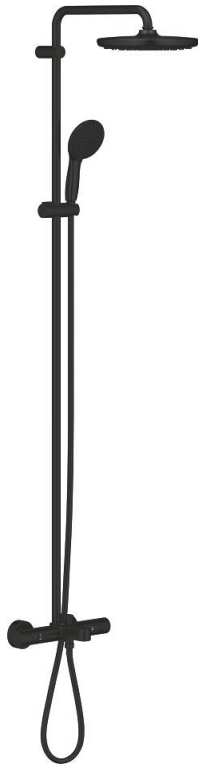

26 672 243 1 TEMPESTA SYSTEM 250 SHOWER SYSTEM WITH BATH SAFETY MIXER FOR WALL MOUNTING

PRODUCT DESCRIPTION

- Colour: matte black
- consisting of:
 - horizontal swivable 390 mm shower arm
 - exposed Safety Mixer with Aquadimmer function
 - allows change between:
 - head shower Tempesta 250
 - spray pattern: Rain
 - maximum flow rate (at 3 bar): 7.3 l/min
 - head shower with black rear cover
 - with ball joint, rotation angle $\pm 10^\circ$
 - bath inlet
 - separate diverter for hand shower
 - hand shower Tempesta 110
 - 2 spray patterns: Rain, Jet
 - maximum flow rate (at 3 bar): 5.6 l/min
 - adjustable in height with gliding element
 - shower hose 1750 mm 1/2" x 1/2" (28 388)
 - maximum flow rate system (at 3 bar): 7.3 l/min (without bath inlet)
 - GROHE EcoJoy - less water, perfect flow
 - GROHE TurboStat - compact cartridge with wax thermoelement
 - GROHE SafeStop - safety button at 38°C
 - GROHE SafeStop Plus - optional temperature limiter at 43°C included
 - GROHE SmartSwitch - easily rotate the dial to enjoy your preferred spray option
 - GROHE DreamSpray - perfect spray pattern
 - ShockProof silicone ring prevents damages caused by shower falling
 - GROHE SpeedClean - effortless limescale removal
 - Inner WaterGuide - inner insulation for surface protection
 - TwistStop - to prevent hose from twisting
 - suitable for instantaneous heaters from 18 kW/h
 - minimum flow rate 5 l/min.
 - professional edition