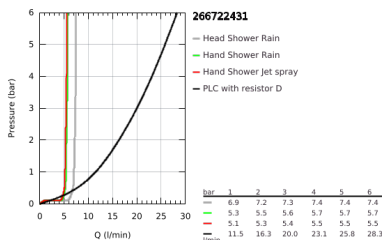

26 672 243 1 TEMPESTA SYSTEM 250 SHOWER SYSTEM WITH BATH SAFETY MIXER FOR WALL MOUNTING

PRODUCT DESCRIPTION

- Colour: matte black
- consisting of:
 - horizontal swivable 390 mm shower arm
 - exposed Safety Mixer with Aquadimmer function
 - allows change between:
 - head shower Tempesta 250
 - spray pattern: Rain
 - maximum flow rate (at 3 bar): 7.3 l/min
 - head shower with black rear cover
 - with ball joint, rotation angle $\pm 10^\circ$
 - bath inlet
 - separate diverter for hand shower
 - hand shower Tempesta 110
 - 2 spray patterns: Rain, Jet
 - maximum flow rate (at 3 bar): 5.6 l/min
 - adjustable in height with gliding element
 - shower hose 1750 mm 1/2" x 1/2" (28 388)
 - maximum flow rate system (at 3 bar): 7.3 l/min (without bath inlet)
 - GROHE EcoJoy - less water, perfect flow
 - GROHE TurboStat - compact cartridge with wax thermoelement
 - GROHE SafeStop - safety button at 38°C
 - GROHE SafeStop Plus - optional temperature limiter at 43°C included
 - GROHE SmartSwitch - easily rotate the dial to enjoy your preferred spray option
 - GROHE DreamSpray - perfect spray pattern
 - ShockProof silicone ring prevents damages caused by shower falling
 - GROHE SpeedClean - effortless limescale removal
 - Inner WaterGuide - inner insulation for surface protection
 - TwistStop - to prevent hose from twisting
 - suitable for instantaneous heaters from 18 kW/h
 - minimum flow rate 5 l/min.
 - professional edition