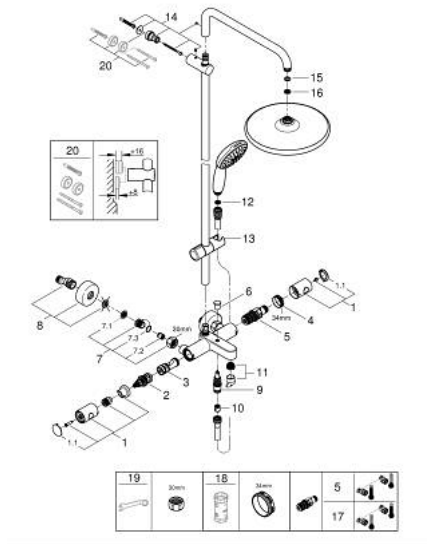

26 672 243 1 TEMPESTA SYSTEM 250 SHOWER SYSTEM WITH BATH SAFETY MIXER FOR WALL MOUNTING

SPARE PARTS

- 1: Metal handle 1/2" (Spare part-nr. 479842430)
- 1.1: Cover cap (Spare part-nr. 64585243M)
- 2: Aquadimmer (Spare part-nr. 47364000)
- 3: Water flow (Spare part-nr. 47887000)
- 4: Fitting ring (Spare part-nr. 47743000)
- 5: Thermostatic compact cartridge 1/2" (Spare part-nr. 47439000)
- 6: Diverter knob (Spare part-nr. 656482430)
- 7: Non-return valve (Spare part-nr. 471892430)
- 7.1: Dirt strainer (Spare part-nr. 0726400M)
- 7.2: Non-return valve (Spare part-nr. 08565000)
- 7.3: O-ring $\varnothing 17 \times \varnothing 2$ (Spare part-nr. 0305500M)
- 8: S-union (Spare part-nr. 126622430)
- 9: Diverter (Spare part-nr. 656552430)
- 10: Non-return valve (Spare part-nr. 08565000)
- 11: Mousseur (Spare part-nr. 13926000)
- 12: Dirt strainer (Spare part-nr. 0700200M)
- 13: Glider (Spare part-nr. 486092430)
- 14: Shower bar holder (Spare part-nr. 48423000)
- 15: Fibre seal dia. $\varnothing 18.5 \times \varnothing 12 \times 2$ (Spare part-nr. 0138900M)
- 16: Dirt strainer (Spare part-nr. 48007000)
- 17: GROHE TurboStat cartridge 1/2" (Spare part-nr. 47175000)*
- 18: Socket Spanner (Spare part-nr. 19332000)*
- 19: Special spanner (Spare part-nr. 19377000)*
- 20: Compensation disc (Spare part-nr. 26496000)*