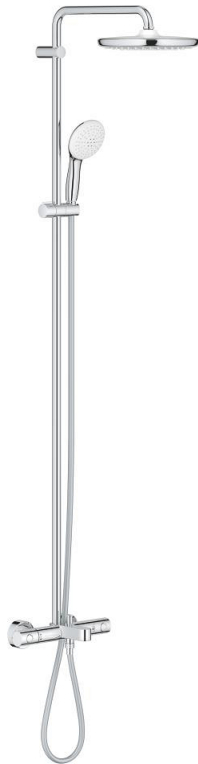

26 672 001 TEMPESTA SYSTEM 250 SHOWER SYSTEM WITH BATH SAFETY MIXER FOR WALL MOUNTING

PRODUCT DESCRIPTION

- Colour: chrome
- consisting of:
 - horizontal swivable 390 mm shower arm
 - exposed Safety Mixer with Aquadimmer function
 - allows change between:
 - head shower Tempesta 250 (26 666)
 - spray pattern: Rain
 - maximum flow rate (at 3 bar): 7.3 l/min
 - head shower with white rear cover
 - with ball joint, rotation angle $\pm 10^\circ$
 - bath inlet
 - separate diverter for hand shower
 - hand shower Tempesta 110 (27 597)
 - 2 spray patterns: Rain, Jet
 - maximum flow rate (at 3 bar): 5.6 l/min
 - adjustable in height with gliding element
 - Rotaflex TwistStop shower hose 1750 mm 1/2" x 1/2" (28 410)
 - maximum flow rate system (at 3 bar): 7.3 l/min (without bath inlet)
 - GROHE EcoJoy - less water, perfect flow
 - GROHE TurboStat - compact cartridge with wax thermoelement
 - GROHE SafeStop - safety button at 38°C
 - GROHE SafeStop Plus - optional temperature limiter at 43°C included
 - GROHE SmartSwitch - easily rotate the dial to enjoy your preferred spray option
 - GROHE DreamSpray - perfect spray pattern
 - ShockProof silicone ring prevents damages caused by shower falling
 - GROHE LongLife finish
 - GROHE SpeedClean - effortless limescale removal
 - Inner WaterGuide - inner insulation for surface protection
 - TwistStop - to prevent hose from twisting
 - suitable for instantaneous heaters from 18 kW/h
 - minimum flow rate 5 l/min.
 - professional edition