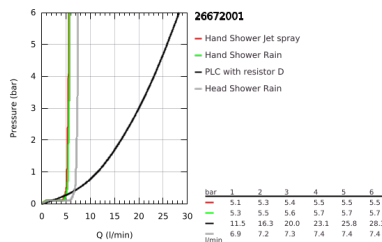

26 672 001 TEMPESTA SYSTEM 250 SHOWER SYSTEM WITH BATH SAFETY MIXER FOR WALL MOUNTING

PRODUCT DESCRIPTION

- Colour: chrome
- consisting of:
 - horizontal swivable 390 mm shower arm
 - exposed Safety Mixer with Aquadimmer function
 - allows change between:
 - head shower Tempesta 250 (26 666)
 - spray pattern: Rain
 - maximum flow rate (at 3 bar): 7.3 l/min
 - head shower with white rear cover
 - with ball joint, rotation angle $\pm 10^\circ$
 - bath inlet
 - separate diverter for hand shower
 - hand shower Tempesta 110 (27 597)
 - 2 spray patterns: Rain, Jet
 - maximum flow rate (at 3 bar): 5.6 l/min
 - adjustable in height with gliding element
 - Rotaflex TwistStop shower hose 1750 mm 1/2" x 1/2" (28 410)
 - maximum flow rate system (at 3 bar): 7.3 l/min (without bath inlet)
 - GROHE EcoJoy - less water, perfect flow
 - GROHE TurboStat - compact cartridge with wax thermoelement
 - GROHE SafeStop - safety button at 38°C
 - GROHE SafeStop Plus - optional temperature limiter at 43°C included
 - GROHE SmartSwitch - easily rotate the dial to enjoy your preferred spray option
 - GROHE DreamSpray - perfect spray pattern
 - ShockProof silicone ring prevents damages caused by shower falling
 - GROHE LongLife finish
 - GROHE SpeedClean - effortless limescale removal
 - Inner WaterGuide - inner insulation for surface protection
 - TwistStop - to prevent hose from twisting
 - suitable for instantaneous heaters from 18 kW/h
 - minimum flow rate 5 l/min.
 - professional edition