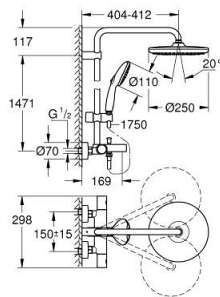

26 672 001 TEMPESTA SYSTEM 250 SHOWER SYSTEM WITH BATH SAFETY MIXER FOR WALL MOUNTING

PRODUCT DESCRIPTION

- Colour: chrome
- consisting of:
 - horizontal swivable 390 mm shower arm
 - exposed Safety Mixer with Aquadimmer function
 - allows change between:
 - head shower Tempesta 250 (26 666)
 - spray pattern: Rain
 - maximum flow rate (at 3 bar): 7.3 l/min
 - head shower with white rear cover
 - with ball joint, rotation angle $\pm 10^\circ$
 - bath inlet
 - separate diverter for hand shower
 - hand shower Tempesta 110 (27 597)
 - 2 spray patterns: Rain, Jet
 - maximum flow rate (at 3 bar): 5.6 l/min
 - adjustable in height with gliding element
 - Rotaflex TwistStop shower hose 1750 mm 1/2" x 1/2" (28 410)
 - maximum flow rate system (at 3 bar): 7.3 l/min (without bath inlet)
 - GROHE EcoJoy - less water, perfect flow
 - GROHE TurboStat - compact cartridge with wax thermoelement
 - GROHE SafeStop - safety button at 38°C
 - GROHE SafeStop Plus - optional temperature limiter at 43°C included
 - GROHE SmartSwitch - easily rotate the dial to enjoy your preferred spray option
 - GROHE DreamSpray - perfect spray pattern
 - ShockProof silicone ring prevents damages caused by shower falling
 - GROHE LongLife finish
 - GROHE SpeedClean - effortless limescale removal
 - Inner WaterGuide - inner insulation for surface protection
 - TwistStop - to prevent hose from twisting
 - suitable for instantaneous heaters from 18 kW/h
 - minimum flow rate 5 l/min.
 - professional edition