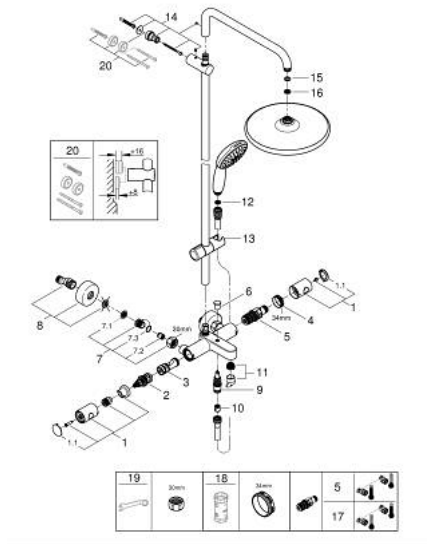

26 672 001 TEMPESTA SYSTEM 250 SHOWER SYSTEM WITH BATH SAFETY MIXER FOR WALL MOUNTING

SPARE PARTS

- 1: Metal handle 1/2" (Spare part-nr. 47984000)
- 1.1: Cover cap (Spare part-nr. 6458500M)
- 2: Aquadimmer (Spare part-nr. 47364000)
- 3: Water flow (Spare part-nr. 47887000)
- 4: Fitting ring (Spare part-nr. 47743000)
- 5: Thermostatic compact cartridge 1/2" (Spare part-nr. 47439000)
- 6: Diverter knob (Spare part-nr. 65648000)
- 7: Non-return valve (Spare part-nr. 47189000)
- 7.1: Dirt strainer (Spare part-nr. 0726400M)
- 7.2: Non-return valve (Spare part-nr. 08565000)
- 7.3: O-ring $\varnothing 17 \times \varnothing 2$ (Spare part-nr. 0305500M)
- 8: S-union (Spare part-nr. 12662000)
- 9: Diverter (Spare part-nr. 65655000)
- 10: Non-return valve (Spare part-nr. 08565000)
- 11: Mousseur (Spare part-nr. 13926000)
- 12: Dirt strainer (Spare part-nr. 0700200M)
- 13: Glider (Spare part-nr. 48609000)
- 14: Shower bar holder (Spare part-nr. 48423000)
- 15: Fibre seal dia. $\varnothing 18.5 \times \varnothing 12 \times 2$ (Spare part-nr. 0138900M)
- 16: Dirt strainer (Spare part-nr. 48007000)
- 17: GROHE TurboStat cartridge 1/2" (Spare part-nr. 47175000)*
- 18: Socket Spanner (Spare part-nr. 19332000)*
- 19: Special spanner (Spare part-nr. 19377000)*
- 20: Compensation disc (Spare part-nr. 26496000)*

* Optional accessories