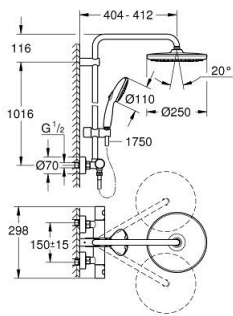

26 670 243 1 TEMPESTA SYSTEM 250 SHOWER SYSTEM WITH SAFETY MIXER FOR WALL MOUNTING

PRODUCT DESCRIPTION

- Colour: matte black
- consisting of:
 - horizontal swivable 390 mm shower arm
 - exposed Safety Mixer with Aquadimmer function
 - allows change between:
 - head shower Tempesta 250
 - spray pattern: Rain
 - maximum flow rate (at 3 bar): 7.3 l/min
 - head shower with black rear cover
 - with ball joint, rotation angle $\pm 10^\circ$
 - hand shower Tempesta 110
 - 2 spray patterns: Rain, Jet
 - maximum flow rate (at 3 bar): 5.6 l/min
 - adjustable in height with gliding element
 - shower hose 1750 mm 1/2" x 1/2" (28 388)
 - maximum flow rate system (at 3 bar): 7.3 l/min
 - GROHE EcoJoy - less water, perfect flow
 - GROHE TurboStat - compact cartridge with wax thermoelement
 - GROHE SafeStop - safety button at 38°C
 - GROHE SafeStop Plus - optional temperature limiter at 43°C included
 - GROHE SmartSwitch - easily rotate the dial to enjoy your preferred spray option
 - GROHE DreamSpray - perfect spray pattern
 - ShockProof silicone ring prevents damages caused by shower falling
 - GROHE SpeedClean - effortless limescale removal
 - Inner WaterGuide - inner insulation for surface protection
 - TwistStop - to prevent hose from twisting
 - suitable for instantaneous heaters from 18 kW/h
 - minimum flow rate 5 l/min.
 - optional upgrade: GROHE EasyReach tray (26 362)
- professional edition