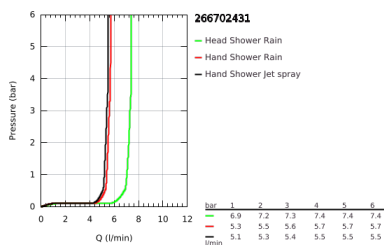

26 670 243 1 TEMPESTA SYSTEM 250 SHOWER SYSTEM WITH SAFETY MIXER FOR WALL MOUNTING

PRODUCT DESCRIPTION

- Colour: matte black
- consisting of:
 - horizontal swivable 390 mm shower arm
 - exposed Safety Mixer with Aquadimmer function
 - allows change between:
 - head shower Tempesta 250
 - spray pattern: Rain
 - maximum flow rate (at 3 bar): 7.3 l/min
 - head shower with black rear cover
 - with ball joint, rotation angle $\pm 10^\circ$
 - hand shower Tempesta 110
 - 2 spray patterns: Rain, Jet
 - maximum flow rate (at 3 bar): 5.6 l/min
 - adjustable in height with gliding element
 - shower hose 1750 mm 1/2" x 1/2" (28 388)
 - maximum flow rate system (at 3 bar): 7.3 l/min
 - GROHE EcoJoy - less water, perfect flow
 - GROHE TurboStat - compact cartridge with wax thermoelement
 - GROHE SafeStop - safety button at 38°C
 - GROHE SafeStop Plus - optional temperature limiter at 43°C included
 - GROHE SmartSwitch - easily rotate the dial to enjoy your preferred spray option
 - GROHE DreamSpray - perfect spray pattern
 - ShockProof silicone ring prevents damages caused by shower falling
 - GROHE SpeedClean - effortless limescale removal
 - Inner WaterGuide - inner insulation for surface protection
 - TwistStop - to prevent hose from twisting
 - suitable for instantaneous heaters from 18 kW/h
 - minimum flow rate 5 l/min.
 - optional upgrade: GROHE EasyReach tray (26 362)
- professional edition