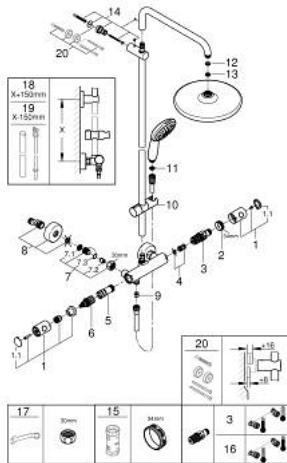

26 670 243 1 TEMPESTA SYSTEM 250 SHOWER SYSTEM WITH SAFETY MIXER FOR WALL MOUNTING

SPARE PARTS

1. 1: Metal handle 1/2" (Spare part-nr. 479842430)
   - 1.1: Cover cap (Spare part-nr. 64585243M)
   - 2: Fitting ring (Spare part-nr. 47743000)
   - 3: Thermostatic compact cartridge 1/2" (Spare part-nr. 47439000)
   - 4: Buffer (Spare part-nr. 47398000)
   - 5: Water flow (Spare part-nr. 47751000)
   - 6: Aquadimmer (Spare part-nr. 12433000)
   - 7: Non-return valve (Spare part-nr. 471892430)
   - 7.1: Dirt strainer (Spare part-nr. 0726400M)
   - 7.2: Non-return valve (Spare part-nr. 08565000)
   - 7.3: O-ring $\varnothing 17 \times \varnothing 2$ (Spare part-nr. 0305500M)
   - 8: S-union (Spare part-nr. 126622430)
   - 9: Non-return valve (Spare part-nr. 08565000)
   - 10: Glider (Spare part-nr. 486092430)
   - 11: Dirt strainer (Spare part-nr. 0700200M)
   - 12: Fibre seal dia. $\varnothing 18.5 \times \varnothing 12 \times 2$ (Spare part-nr. 0138900M)
   - 13: Dirt strainer (Spare part-nr. 48007000)
   - 14: Shower bar holder (Spare part-nr. 48423000)
   - 15: Socket Spanner (Spare part-nr. 19332000)*
   - 16: GROHE TurboStat cartridge 1/2" (Spare part-nr. 47175000)*
   - 17: Special spanner (Spare part-nr. 19377000)*
2. Optional accessories