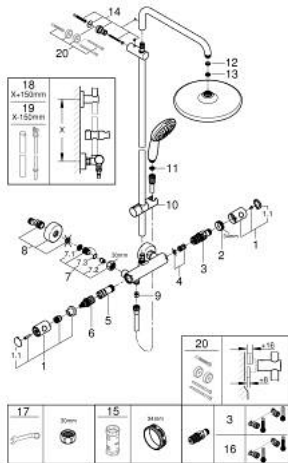

26 670 001 TEMPESTA SYSTEM 250 SHOWER SYSTEM WITH SAFETY MIXER FOR WALL MOUNTING

SPARE PARTS

- 1: Metal handle 1/2" (Spare part-nr. 47984000)
- 1.1: Cover cap (Spare part-nr. 6458500M)
- 2: Fitting ring (Spare part-nr. 47743000)
- 3: Thermostatic compact cartridge 1/2" (Spare part-nr. 47439000)
- 4: Buffer (Spare part-nr. 47398000)
- 5: Water flow (Spare part-nr. 47751000)
- 6: Aquadimmer (Spare part-nr. 12433000)
- 7: Non-return valve (Spare part-nr. 47189000)
- 7.1: Dirt strainer (Spare part-nr. 0726400M)
- 7.2: Non-return valve (Spare part-nr. 08565000)
- 7.3: O-ring $\varnothing 17 \times \varnothing 2$ (Spare part-nr. 0305500M)
- 8: S-union (Spare part-nr. 12662000)
- 9: Non-return valve (Spare part-nr. 08565000)
- 10: Glider (Spare part-nr. 48609000)
- 11: Dirt strainer (Spare part-nr. 0700200M)
- 12: Fibre seal dia. $\varnothing 18.5 \times \varnothing 12 \times 2$ (Spare part-nr. 0138900M)
- 13: Dirt strainer (Spare part-nr. 48007000)
- 14: Shower bar holder (Spare part-nr. 48423000)
- 15: Socket Spanner (Spare part-nr. 19332000)*
- 16: GROHE TurboStat cartridge 1/2" (Spare part-nr. 47175000)*
- 17: Special spanner (Spare part-nr. 19377000)*
- 18: Shower system pipe for retrofitting (Spare part-nr. 48514000)*
- 19: Shower system pipe for retrofitting (Spare part-nr. 48515000)*
- 20: Compensation disc (Spare part-nr. 26496000)*

* Optional accessories