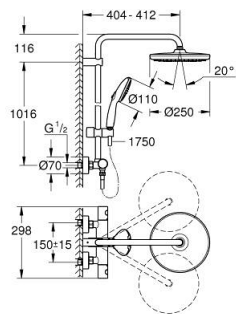

### PRODUCT DESCRIPTION

- Colour: chrome
- consisting of:
  - horizontal swivable 390 mm shower arm
  - exposed Safety Mixer with Aquadimmer function
  - allows change between:
    - head shower Tempesta 250 (26 666)
    - spray pattern: Rain
    - maximum flow rate (at 3 bar): 7.3 l/min
    - head shower with white rear cover
    - with ball joint, rotation angle  $\pm 10^\circ$
    - hand shower Tempesta 110 (27 597)
    - 2 spray patterns: Rain, Jet
    - maximum flow rate (at 3 bar): 5.6 l/min
    - adjustable in height with gliding element
    - Rotaflex TwistStop shower hose 1750 mm 1/2" x 1/2" (28 410)
    - maximum flow rate system (at 3 bar): 7.3 l/min
    - GROHE EcoJoy - less water, perfect flow
    - GROHE TurboStat - compact cartridge with wax thermoelement
    - GROHE SafeStop - safety button at 38°C
    - GROHE SafeStop Plus - optional temperature limiter at 43°C included
    - GROHE SmartSwitch - easily rotate the dial to enjoy your preferred spray option
    - GROHE DreamSpray - perfect spray pattern
    - ShockProof silicone ring prevents damages caused by shower falling
    - GROHE LongLife finish
    - GROHE SpeedClean - effortless limescale removal
    - Inner WaterGuide - inner insulation for surface protection
    - TwistStop - to prevent hose from twisting
    - suitable for instantaneous heaters from 18 kW/h
    - minimum flow rate 5 l/min.
    - optional upgrade: GROHE EasyReach tray (26 362)
    - professional edition