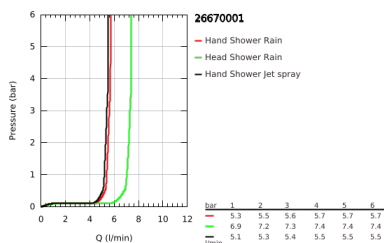

## 26 670 001 TEMPESTA SYSTEM 250 SHOWER SYSTEM WITH SAFETY MIXER FOR WALL MOUNTING

### PRODUCT DESCRIPTION

- Colour: chrome
- consisting of:
  - horizontal swivable 390 mm shower arm
  - exposed Safety Mixer with Aquadimmer function
  - allows change between:
    - head shower Tempesta 250 (26 666)
    - spray pattern: Rain
    - maximum flow rate (at 3 bar): 7.3 l/min
    - head shower with white rear cover
    - with ball joint, rotation angle  $\pm 10^\circ$
    - hand shower Tempesta 110 (27 597)
    - 2 spray patterns: Rain, Jet
    - maximum flow rate (at 3 bar): 5.6 l/min
    - adjustable in height with gliding element
    - Rotaflex TwistStop shower hose 1750 mm 1/2" x 1/2" (28 410)
    - maximum flow rate system (at 3 bar): 7.3 l/min
    - GROHE EcoJoy - less water, perfect flow
    - GROHE TurboStat - compact cartridge with wax thermoelement
    - GROHE SafeStop - safety button at 38°C
    - GROHE SafeStop Plus - optional temperature limiter at 43°C included
    - GROHE SmartSwitch - easily rotate the dial to enjoy your preferred spray option
    - GROHE DreamSpray - perfect spray pattern
    - ShockProof silicone ring prevents damages caused by shower falling
    - GROHE LongLife finish
    - GROHE SpeedClean - effortless limescale removal
    - Inner WaterGuide - inner insulation for surface protection
    - TwistStop - to prevent hose from twisting
    - suitable for instantaneous heaters from 18 kW/h
    - minimum flow rate 5 l/min.
    - optional upgrade: GROHE EasyReach tray (26 362)
    - professional edition