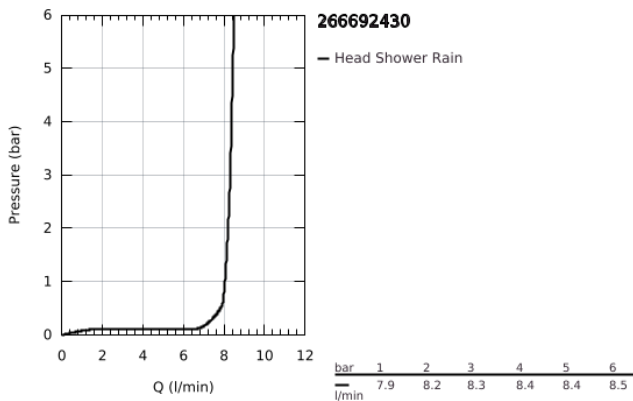

26 669 243 0 **TEMPESTA 250 HEAD SHOWER SET CEILING 142 MM, 1 SPRAY**

PRODUCT DESCRIPTION

- Colour: matte black
- consisting of:
- head shower Tempesta 250
- spray pattern: Rain
- maximum flow rate (at 3 bar): 8.3 l/min
- head shower with rear cover in matching colour
- shower arm ceiling 142 mm
- GROHE EcoJoy - less water, perfect flow
- GROHE DreamSpray - perfect spray pattern
- GROHE SpeedClean - effortless limescale removal
- Inner WaterGuide - inner insulation for surface protection
- suitable for instantaneous heater
- professional edition

26 669 243 0 **TEMPESTA 250 HEAD SHOWER SET CEILING 142 MM, 1 SPRAY**

SPARE PARTS

- 1: Fibre seal dia. Ø18.5 x Ø12 x 2 (Spare part-nr. 0138900M)
- 2: Dirt strainer (Spare part-nr. 48007000)
- 3: escutcheon (Spare part-nr. 117412430)