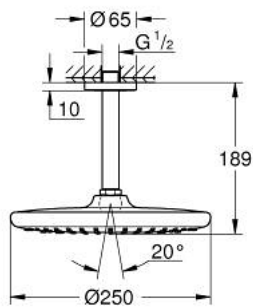

26 669 243 0 **TEMPESTA 250 HEAD SHOWER SET CEILING 142 MM, 1 SPRAY**

PRODUCT DESCRIPTION

- Colour: matte black
- consisting of:
- head shower Tempesta 250
- spray pattern: Rain
- maximum flow rate (at 3 bar): 8.3 l/min
- head shower with rear cover in matching colour
- shower arm ceiling 142 mm
- GROHE EcoJoy - less water, perfect flow
- GROHE DreamSpray - perfect spray pattern
- GROHE SpeedClean - effortless limescale removal
- Inner WaterGuide - inner insulation for surface protection
- suitable for instantaneous heater
- professional edition

26 669 243 0 **TEMPESTA 250 HEAD SHOWER SET CEILING 142 MM, 1 SPRAY**

SPARE PARTS

- 1: Fibre seal dia. Ø18.5 x Ø12 x 2 (Spare part-nr. 0138900M)
- 2: Dirt strainer (Spare part-nr. 48007000)
- 3: escutcheon (Spare part-nr. 117412430)