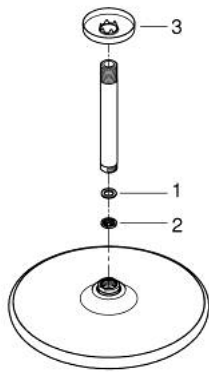

26 669 243 0 **TEMPESTA 250 HEAD SHOWER SET CEILING 142 MM, 1 SPRAY**

PRODUCT DESCRIPTION

- Colour: matte black
- consisting of:
- head shower Tempesta 250
- spray pattern: Rain
- maximum flow rate (at 3 bar): 8.3 l/min
- head shower with rear cover in matching colour
- shower arm ceiling 142 mm
- GROHE EcoJoy - less water, perfect flow
- GROHE DreamSpray - perfect spray pattern
- GROHE SpeedClean - effortless limescale removal
- Inner WaterGuide - inner insulation for surface protection
- suitable for instantaneous heater
- professional edition

26 669 243 0 **TEMPESTA 250 HEAD SHOWER SET CEILING 142 MM, 1 SPRAY**

SPARE PARTS

- 1: Fibre seal dia. Ø18.5 x Ø12 x 2 (Spare part-nr. 0138900M)
- 2: Dirt strainer (Spare part-nr. 48007000)
- 3: escutcheon (Spare part-nr. 117412430)