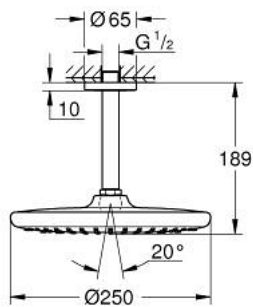

26 669 000 **TEMPESTA 250 HEAD SHOWER SET CEILING 142 MM, 1 SPRAY**

PRODUCT DESCRIPTION

- Colour: chrome
- consisting of:
 - head shower Tempesta 250 (26 666)
 - spray pattern: Rain
 - maximum flow rate (at 3 bar): 8.3 l/min
 - head shower with white rear cover
 - shower arm ceiling 142 mm (28 724)
 - GROHE EcoJoy - less water, perfect flow
 - GROHE DreamSpray - perfect spray pattern
 - GROHE LongLife finish
 - GROHE SpeedClean - effortless limescale removal
 - Inner WaterGuide - inner insulation for surface protection
 - suitable for instantaneous heater
- professional edition

26 669 000 **TEMPESTA 250 HEAD SHOWER SET CEILING 142 MM, 1 SPRAY**

SPARE PARTS

- 1: Fibre seal dia. Ø18.5 x Ø12 x 2 (Spare part-nr. 0138900M)
- 2: Dirt strainer (Spare part-nr. 48007000)
- 3: Escutcheon (Spare part-nr. 11741000)