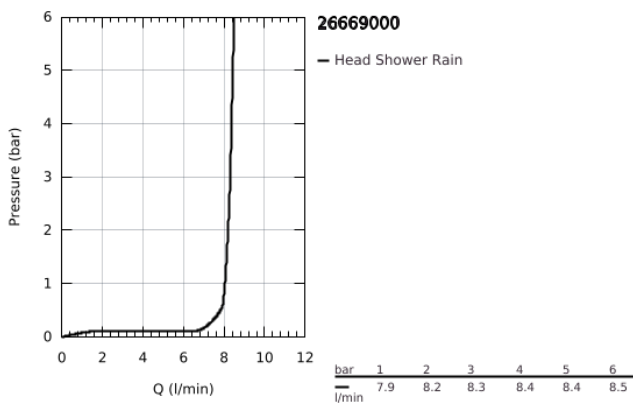

26 669 000 **TEMPESTA 250 HEAD SHOWER SET CEILING 142 MM, 1 SPRAY**

PRODUCT DESCRIPTION

- Colour: chrome
- consisting of:
 - head shower Tempesta 250 (26 666)
 - spray pattern: Rain
 - maximum flow rate (at 3 bar): 8.3 l/min
 - head shower with white rear cover
 - shower arm ceiling 142 mm (28 724)
 - GROHE EcoJoy - less water, perfect flow
 - GROHE DreamSpray - perfect spray pattern
 - GROHE LongLife finish
 - GROHE SpeedClean - effortless limescale removal
 - Inner WaterGuide - inner insulation for surface protection
 - suitable for instantaneous heater
- professional edition

26 669 000 **TEMPESTA 250 HEAD SHOWER SET CEILING 142 MM, 1 SPRAY**

SPARE PARTS

- 1: Fibre seal dia. Ø18.5 x Ø12 x 2 (Spare part-nr. 0138900M)
- 2: Dirt strainer (Spare part-nr. 48007000)
- 3: Escutcheon (Spare part-nr. 11741000)