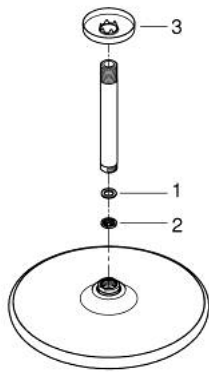

26 669 000 **TEMPESTA 250 HEAD SHOWER SET CEILING 142 MM, 1 SPRAY**

PRODUCT DESCRIPTION

- Colour: chrome
- consisting of:
 - head shower Tempesta 250 (26 666)
 - spray pattern: Rain
 - maximum flow rate (at 3 bar): 8.3 l/min
 - head shower with white rear cover
 - shower arm ceiling 142 mm (28 724)
 - GROHE EcoJoy - less water, perfect flow
 - GROHE DreamSpray - perfect spray pattern
 - GROHE LongLife finish
 - GROHE SpeedClean - effortless limescale removal
 - Inner WaterGuide - inner insulation for surface protection
 - suitable for instantaneous heater
- professional edition

26 669 000 **TEMPESTA 250 HEAD SHOWER SET CEILING 142 MM, 1 SPRAY**

SPARE PARTS

- 1: Fibre seal dia. Ø18.5 x Ø12 x 2 (Spare part-nr. 0138900M)
- 2: Dirt strainer (Spare part-nr. 48007000)
- 3: Escutcheon (Spare part-nr. 11741000)