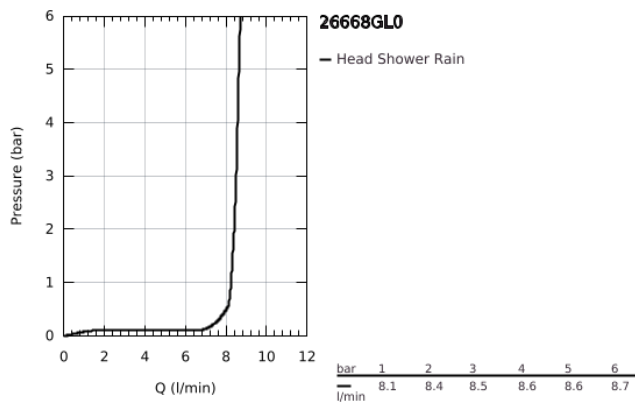

26 668 GL0 TEMPESTA 250 HEAD SHOWER SET 380 MM, 1 SPRAY

PRODUCT DESCRIPTION

- Colour: cool sunrise
- consisting of:
 - head shower Tempesta 250 (26 666)
 - spray pattern: Rain
 - maximum flow rate (at 3 bar): 8.3 l/min
 - head shower with rear cover in matching colour
 - shower arm 380 mm (28 361)
- GROHE EcoJoy - less water, perfect flow
- GROHE DreamSpray - perfect spray pattern
- GROHE LongLife finish
- GROHE SpeedClean - effortless limescale removal
- Inner WaterGuide - inner insulation for surface protection
- suitable for instantaneous heater
- professional edition

26 668 GL0 TEMPESTA 250 HEAD SHOWER SET 380 MM, 1 SPRAY

SPARE PARTS

- 1: Fibre seal dia. Ø18.5 x Ø12 x 2 (Spare part-nr. 0138900M)
- 2: Dirt strainer (Spare part-nr. 48007000)
- 3: escutcheon (Spare part-nr. 11741GL0)