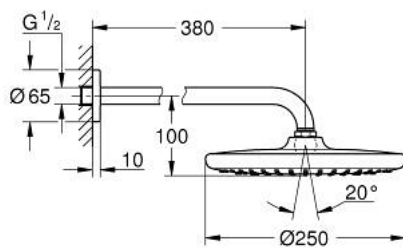

26 668 GL0 TEMPESTA 250 HEAD SHOWER SET 380 MM, 1 SPRAY

PRODUCT DESCRIPTION

- Colour: cool sunrise
- consisting of:
 - head shower Tempesta 250 (26 666)
 - spray pattern: Rain
 - maximum flow rate (at 3 bar): 8.3 l/min
 - head shower with rear cover in matching colour
 - shower arm 380 mm (28 361)
- GROHE EcoJoy - less water, perfect flow
- GROHE DreamSpray - perfect spray pattern
- GROHE LongLife finish
- GROHE SpeedClean - effortless limescale removal
- Inner WaterGuide - inner insulation for surface protection
- suitable for instantaneous heater
- professional edition

26 668 GL0 TEMPESTA 250 HEAD SHOWER SET 380 MM, 1 SPRAY

SPARE PARTS

- 1: Fibre seal dia. Ø18.5 x Ø12 x 2 (Spare part-nr. 0138900M)
- 2: Dirt strainer (Spare part-nr. 48007000)
- 3: escutcheon (Spare part-nr. 11741GL0)