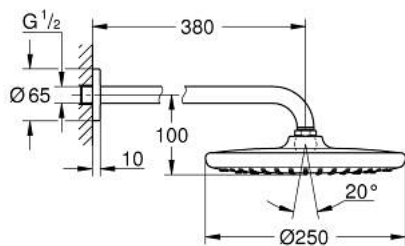

26 668 AL0 TEMPESTA 250 HEAD SHOWER SET 380 MM, 1 SPRAY

PRODUCT DESCRIPTION

- Colour: brushed hard graphite
- consisting of:
 - head shower Tempesta 250 (26 666)
 - spray pattern: Rain
 - maximum flow rate (at 3 bar): 8.3 l/min
 - head shower with rear cover in matching colour
 - shower arm 380 mm (28 361)
- GROHE EcoJoy - less water, perfect flow
- GROHE DreamSpray - perfect spray pattern
- GROHE LongLife finish
- GROHE SpeedClean - effortless limescale removal
- Inner WaterGuide - inner insulation for surface protection
- suitable for instantaneous heater
- professional edition

26 668 AL0 TEMPESTA 250 HEAD SHOWER SET 380 MM, 1 SPRAY

SPARE PARTS

- 1: Fibre seal dia. Ø18.5 x Ø12 x 2 (Spare part-nr. 0138900M)
- 2: Dirt strainer (Spare part-nr. 48007000)
- 3: Escutcheon (Spare part-nr. 11741AL0)