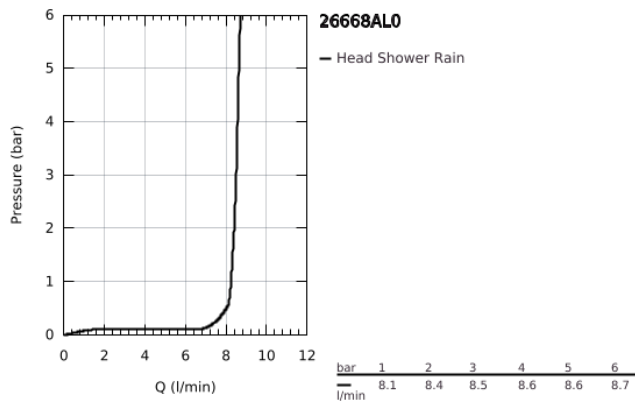

26 668 AL0 TEMPESTA 250 HEAD SHOWER SET 380 MM, 1 SPRAY

PRODUCT DESCRIPTION

- Colour: brushed hard graphite
- consisting of:
 - head shower Tempesta 250 (26 666)
 - spray pattern: Rain
 - maximum flow rate (at 3 bar): 8.3 l/min
 - head shower with rear cover in matching colour
 - shower arm 380 mm (28 361)
- GROHE EcoJoy - less water, perfect flow
- GROHE DreamSpray - perfect spray pattern
- GROHE LongLife finish
- GROHE SpeedClean - effortless limescale removal
- Inner WaterGuide - inner insulation for surface protection
- suitable for instantaneous heater
- professional edition

26 668 AL0 TEMPESTA 250 HEAD SHOWER SET 380 MM, 1 SPRAY

SPARE PARTS

- 1: Fibre seal dia. Ø18.5 x Ø12 x 2 (Spare part-nr. 0138900M)
- 2: Dirt strainer (Spare part-nr. 48007000)
- 3: Escutcheon (Spare part-nr. 11741AL0)