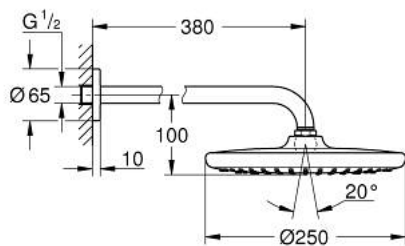

26 668 243 0 **TEMPESTA 250 HEAD SHOWER SET 380 MM, 1 SPRAY**

**PRODUCT DESCRIPTION**

- Colour: matte black
- consisting of:
  - head shower Tempesta 250
  - spray pattern: Rain
  - maximum flow rate (at 3 bar): 8.3 l/min
  - head shower with rear cover in matching colour
  - shower arm 380 mm
- GROHE EcoJoy - less water, perfect flow
- GROHE DreamSpray - perfect spray pattern
- GROHE SpeedClean - effortless limescale removal
- Inner WaterGuide - inner insulation for surface protection
- suitable for instantaneous heater
- professional edition

26 668 243 0 **TEMPESTA 250 HEAD SHOWER SET 380 MM, 1 SPRAY**

**SPARE PARTS**

- 1: Fibre seal dia. Ø18.5 x Ø12 x 2 (Spare part-nr. 0138900M)
- 2: Dirt strainer (Spare part-nr. 48007000)
- 3: escutcheon (Spare part-nr. 117412430)