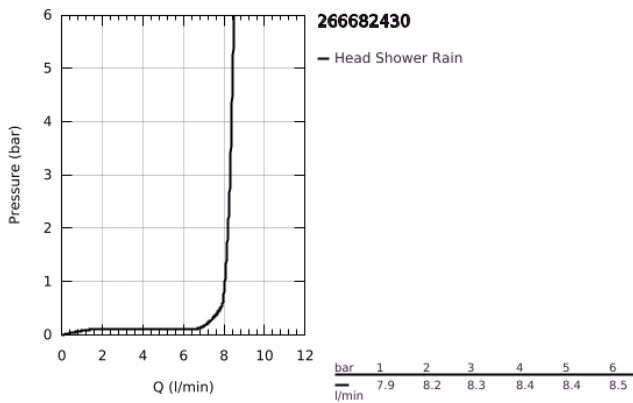

26 668 243 0 **TEMPESTA 250 HEAD SHOWER SET 380 MM, 1 SPRAY**

**PRODUCT DESCRIPTION**

- Colour: matte black
- consisting of:
  - head shower Tempesta 250
  - spray pattern: Rain
  - maximum flow rate (at 3 bar): 8.3 l/min
  - head shower with rear cover in matching colour
  - shower arm 380 mm
- GROHE EcoJoy - less water, perfect flow
- GROHE DreamSpray - perfect spray pattern
- GROHE SpeedClean - effortless limescale removal
- Inner WaterGuide - inner insulation for surface protection
- suitable for instantaneous heater
- professional edition

26 668 243 0 **TEMPESTA 250 HEAD SHOWER SET 380 MM, 1 SPRAY**

**SPARE PARTS**

- 1: Fibre seal dia. Ø18.5 x Ø12 x 2 (Spare part-nr. 0138900M)
- 2: Dirt strainer (Spare part-nr. 48007000)
- 3: escutcheon (Spare part-nr. 117412430)