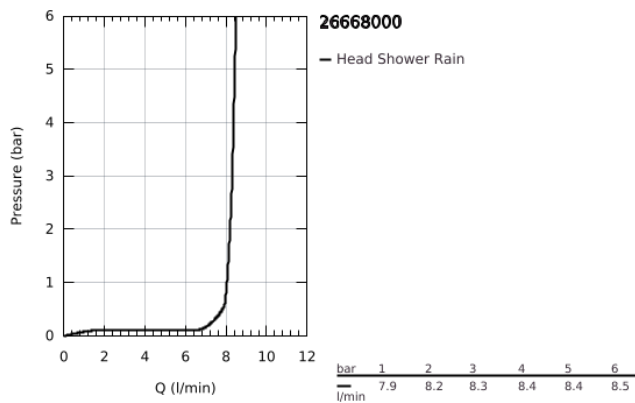

26 668 000 TEMPESTA 250 HEAD SHOWER SET 380 MM, 1 SPRAY

PRODUCT DESCRIPTION

- Colour: chrome
- consisting of:
 - head shower Tempesta 250 (26 666)
 - spray pattern: Rain
 - maximum flow rate (at 3 bar): 8.3 l/min
 - head shower with white rear cover
 - shower arm 380 mm (28 361)
- GROHE EcoJoy - less water, perfect flow
- GROHE DreamSpray - perfect spray pattern
- GROHE LongLife finish
- GROHE SpeedClean - effortless limescale removal
- Inner WaterGuide - inner insulation for surface protection
- suitable for instantaneous heater
- professional edition

26 668 000 **TEMPESTA 250 HEAD SHOWER SET 380 MM, 1 SPRAY**

SPARE PARTS

- 1: Fibre seal dia. Ø18.5 x Ø12 x 2 (Spare part-nr. 0138900M)
- 2: Dirt strainer (Spare part-nr. 48007000)
- 3: Escutcheon (Spare part-nr. 11741000)