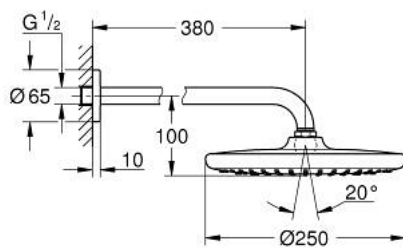

26 668 000 TEMPESTA 250 HEAD SHOWER SET 380 MM, 1 SPRAY

PRODUCT DESCRIPTION

- Colour: chrome
- consisting of:
 - head shower Tempesta 250 (26 666)
 - spray pattern: Rain
 - maximum flow rate (at 3 bar): 8.3 l/min
 - head shower with white rear cover
 - shower arm 380 mm (28 361)
- GROHE EcoJoy - less water, perfect flow
- GROHE DreamSpray - perfect spray pattern
- GROHE LongLife finish
- GROHE SpeedClean - effortless limescale removal
- Inner WaterGuide - inner insulation for surface protection
- suitable for instantaneous heater
- professional edition

26 668 000 **TEMPESTA 250 HEAD SHOWER SET 380 MM, 1 SPRAY**

SPARE PARTS

- 1: Fibre seal dia. Ø18.5 x Ø12 x 2 (Spare part-nr. 0138900M)
- 2: Dirt strainer (Spare part-nr. 48007000)
- 3: Escutcheon (Spare part-nr. 11741000)