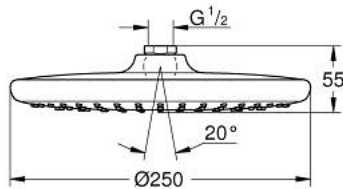

26 666 00D TEMPESTA 250 HEAD SHOWER 1 SPRAY

PRODUCT DESCRIPTION

- Colour: chrome
- spray pattern: Rain
- maximum flow rate (at 3 bar): 5.5 l/min
- Ø 250 mm
- head shower with white rear cover
- ball joint with turning angle $\pm 10^\circ$
- connection thread 1/2"
- GROHE EcoJoy - extra efficient water usage, perfect flow
- GROHE DreamSpray - perfect spray pattern
- GROHE LongLife finish
- GROHE SpeedClean - effortless limescale removal
- Inner WaterGuide - inner insulation for surface protection
- suitable for instantaneous heater
- minimum pressure 1.0 bar
- professional edition

26 666 00D TEMPESTA 250 HEAD SHOWER 1 SPRAY

SPARE PARTS

1: Fibre seal dia. Ø18.5 x Ø12 x 2 (Spare part-nr. 0138900M)

2: Dirt strainer (Spare part-nr. 48007000)