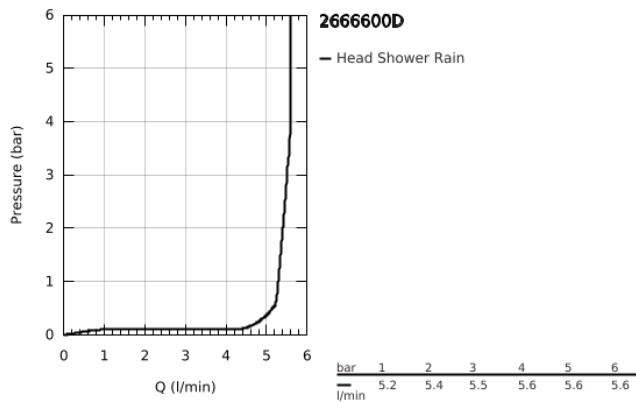

26 666 00D TEMPESTA 250 HEAD SHOWER 1 SPRAY

PRODUCT DESCRIPTION

- Colour: chrome
- spray pattern: Rain
- maximum flow rate (at 3 bar): 5.5 l/min
- Ø 250 mm
- head shower with white rear cover
- ball joint with turning angle $\pm 10^\circ$
- connection thread 1/2"
- GROHE EcoJoy - extra efficient water usage, perfect flow
- GROHE DreamSpray - perfect spray pattern
- GROHE LongLife finish
- GROHE SpeedClean - effortless limescale removal
- Inner WaterGuide - inner insulation for surface protection
- suitable for instantaneous heater
- minimum pressure 1.0 bar
- professional edition

26 666 00D TEMPESTA 250 HEAD SHOWER 1 SPRAY

SPARE PARTS

1: Fibre seal dia. Ø18.5 x Ø12 x 2 (Spare part-nr. 0138900M)

2: Dirt strainer (Spare part-nr. 48007000)