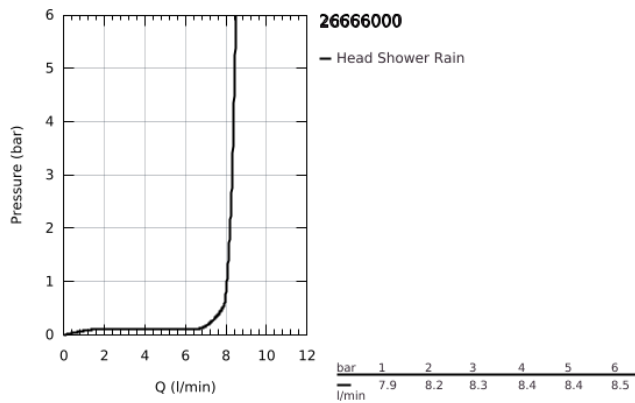

26 666 000 TEMPESTA 250 HEAD SHOWER 1 SPRAY

PRODUCT DESCRIPTION

- Colour: chrome
- spray pattern: Rain
- maximum flow rate (at 3 bar): 8.5 l/min
- Ø 250 mm
- head shower with white rear cover
- ball joint with turning angle $\pm 10^\circ$
- connection thread 1/2"
- GROHE EcoJoy - less water, perfect flow
- GROHE DreamSpray - perfect spray pattern
- GROHE LongLife finish
- GROHE SpeedClean - effortless limescale removal
- Inner WaterGuide - inner insulation for surface protection
- suitable for instantaneous heater
- minimum pressure 1.0 bar
- professional edition

26 666 000 TEMPESTA 250 HEAD SHOWER 1 SPRAY

SPARE PARTS

1: Fibre seal dia. Ø18.5 x Ø12 x 2 (Spare part-nr. 0138900M)

2: Dirt strainer (Spare part-nr. 48007000)