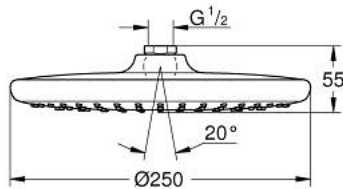

26 666 000 TEMPESTA 250 HEAD SHOWER 1 SPRAY

PRODUCT DESCRIPTION

- Colour: chrome
- spray pattern: Rain
- maximum flow rate (at 3 bar): 8.5 l/min
- Ø 250 mm
- head shower with white rear cover
- ball joint with turning angle $\pm 10^\circ$
- connection thread 1/2"
- GROHE EcoJoy - less water, perfect flow
- GROHE DreamSpray - perfect spray pattern
- GROHE LongLife finish
- GROHE SpeedClean - effortless limescale removal
- Inner WaterGuide - inner insulation for surface protection
- suitable for instantaneous heater
- minimum pressure 1.0 bar
- professional edition

26 666 000 TEMPESTA 250 HEAD SHOWER 1 SPRAY

SPARE PARTS

1: Fibre seal dia. Ø18.5 x Ø12 x 2 (Spare part-nr. 0138900M)

2: Dirt strainer (Spare part-nr. 48007000)