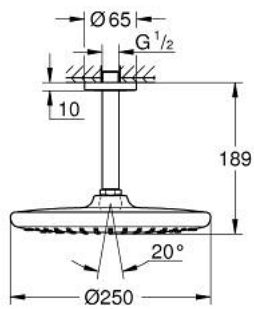

26 664 000 **TEMPESTA 250 HEAD SHOWER SET CEILING 142 MM, 1 SPRAY**

PRODUCT DESCRIPTION

- Colour: chrome
- consisting of:
 - head shower Tempesta 250 (26 662)
 - spray pattern: Rain
 - fully chrome plated surfaces
 - shower arm ceiling 142 mm (28 724)
- GROHE EcoJoy - less water, perfect flow
- GROHE DreamSpray - perfect spray pattern
- GROHE LongLife finish
- GROHE SpeedClean - effortless limescale removal
- Inner WaterGuide - inner insulation for surface protection
- suitable for instantaneous heater
- professional edition

26 664 000 **TEMPESTA 250 HEAD SHOWER SET CEILING 142 MM, 1 SPRAY**

SPARE PARTS

- 1: Fibre seal dia. $\varnothing 18.5 \times \varnothing 12 \times 2$ (Spare part-nr. 0138900M)
- 2: Dirt strainer (Spare part-nr. 48007000)
- 3: Escutcheon (Spare part-nr. 11741000)