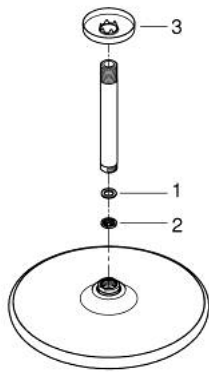

26 664 000 **TEMPESTA 250 HEAD SHOWER SET CEILING 142 MM, 1 SPRAY**

PRODUCT DESCRIPTION

- Colour: chrome
- consisting of:
 - head shower Tempesta 250 (26 662)
 - spray pattern: Rain
 - fully chrome plated surfaces
 - shower arm ceiling 142 mm (28 724)
- GROHE EcoJoy - less water, perfect flow
- GROHE DreamSpray - perfect spray pattern
- GROHE LongLife finish
- GROHE SpeedClean - effortless limescale removal
- Inner WaterGuide - inner insulation for surface protection
- suitable for instantaneous heater
- professional edition

26 664 000 **TEMPESTA 250 HEAD SHOWER SET CEILING 142 MM, 1 SPRAY**

SPARE PARTS

- 1: Fibre seal dia. $\varnothing 18.5 \times \varnothing 12 \times 2$ (Spare part-nr. 0138900M)
- 2: Dirt strainer (Spare part-nr. 48007000)
- 3: Escutcheon (Spare part-nr. 11741000)