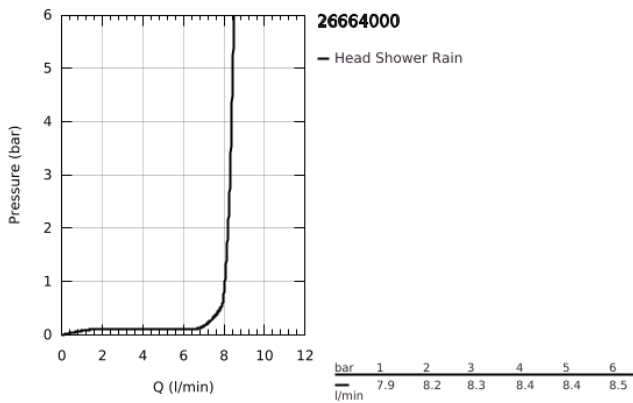

26 664 000 **TEMPESTA 250 HEAD SHOWER SET CEILING 142 MM, 1 SPRAY**

PRODUCT DESCRIPTION

- Colour: chrome
- consisting of:
 - head shower Tempesta 250 (26 662)
 - spray pattern: Rain
 - fully chrome plated surfaces
 - shower arm ceiling 142 mm (28 724)
- GROHE EcoJoy - less water, perfect flow
- GROHE DreamSpray - perfect spray pattern
- GROHE LongLife finish
- GROHE SpeedClean - effortless limescale removal
- Inner WaterGuide - inner insulation for surface protection
- suitable for instantaneous heater
- professional edition

26 664 000 **TEMPESTA 250 HEAD SHOWER SET CEILING 142 MM, 1 SPRAY**

SPARE PARTS

- 1: Fibre seal dia. $\varnothing 18.5 \times \varnothing 12 \times 2$ (Spare part-nr. 0138900M)
- 2: Dirt strainer (Spare part-nr. 48007000)
- 3: Escutcheon (Spare part-nr. 11741000)