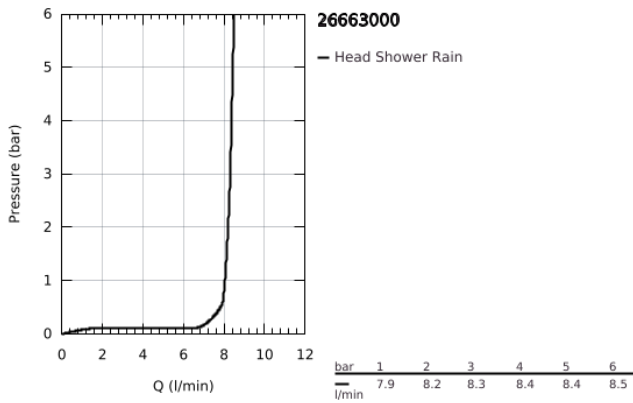

26 663 000 **TEMPESTA 250 HEAD SHOWER SET 380 MM, 1 SPRAY**

PRODUCT DESCRIPTION

- Colour: chrome
- consisting of:
 - head shower Tempesta 250 (26 662)
 - spray pattern: Rain
 - fully chrome plated surfaces
 - shower arm 380 mm (28 361)
- GROHE EcoJoy - less water, perfect flow
- GROHE DreamSpray - perfect spray pattern
- GROHE LongLife finish
- GROHE SpeedClean - effortless limescale removal
- Inner WaterGuide - inner insulation for surface protection
- suitable for instantaneous heater
- professional edition

26 663 000 **TEMPESTA 250 HEAD SHOWER SET 380 MM, 1 SPRAY**

SPARE PARTS

- 1: Fibre seal dia. Ø18.5 x Ø12 x 2 (Spare part-nr. 0138900M)
- 2: Dirt strainer (Spare part-nr. 48007000)
- 3: Escutcheon (Spare part-nr. 11741000)