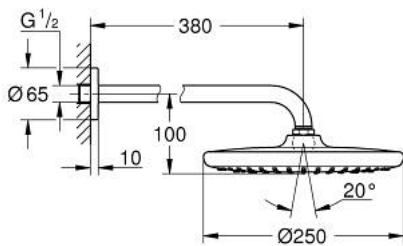

26 663 000 **TEMPESTA 250 HEAD SHOWER SET 380 MM, 1 SPRAY**

PRODUCT DESCRIPTION

- Colour: chrome
- consisting of:
 - head shower Tempesta 250 (26 662)
 - spray pattern: Rain
 - fully chrome plated surfaces
 - shower arm 380 mm (28 361)
- GROHE EcoJoy - less water, perfect flow
- GROHE DreamSpray - perfect spray pattern
- GROHE LongLife finish
- GROHE SpeedClean - effortless limescale removal
- Inner WaterGuide - inner insulation for surface protection
- suitable for instantaneous heater
- professional edition

26 663 000 **TEMPESTA 250 HEAD SHOWER SET 380 MM, 1 SPRAY**

SPARE PARTS

- 1: Fibre seal dia. Ø18.5 x Ø12 x 2 (Spare part-nr. 0138900M)
- 2: Dirt strainer (Spare part-nr. 48007000)
- 3: Escutcheon (Spare part-nr. 11741000)