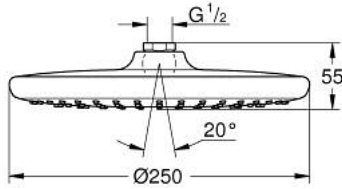

### PRODUCT DESCRIPTION

- Colour: chrome
- spray pattern: Rain
- maximum flow rate (at 3 bar): 8.5 l/min
- Ø 250 mm
- fully chrome plated surfaces
- ball joint with turning angle  $\pm 10^\circ$
- connection thread 1/2"
- GROHE EcoJoy - less water, perfect flow
- GROHE DreamSpray - perfect spray pattern
- GROHE LongLife finish
- GROHE SpeedClean - effortless limescale removal
- Inner WaterGuide - inner insulation for surface protection
- suitable for instantaneous heater
- professional edition

### SPARE PARTS

1: Fibre seal dia. Ø18.5 x Ø12 x 2 (Spare part-nr. 0138900M)

2: Dirt strainer (Spare part-nr. 48007000)