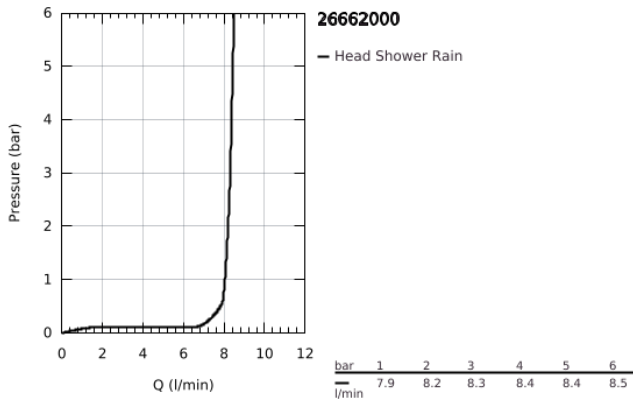

## 26 662 000 TEMPESTA 250 HEAD SHOWER 1 SPRAY

### PRODUCT DESCRIPTION

- Colour: chrome
- spray pattern: Rain
- maximum flow rate (at 3 bar): 8.5 l/min
- Ø 250 mm
- fully chrome plated surfaces
- ball joint with turning angle  $\pm 10^\circ$
- connection thread 1/2"
- GROHE EcoJoy - less water, perfect flow
- GROHE DreamSpray - perfect spray pattern
- GROHE LongLife finish
- GROHE SpeedClean - effortless limescale removal
- Inner WaterGuide - inner insulation for surface protection
- suitable for instantaneous heater
- professional edition