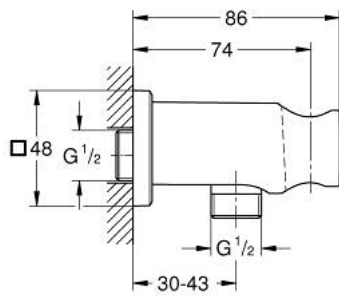

## 26 659 DA0 RAINSHOWER SHOWER OUTLET ELBOW 1/2" WITH HOLDER

### PRODUCT DESCRIPTION

- Colour: warm sunset
- with square escutcheon
- 48 x 48 mm
- male connection thread 1/2"
- metal body
- protected against backflow
- GROHE LongLife finish

### SPARE PARTS

1: Non-return valve (Spare part-nr. 08565000)