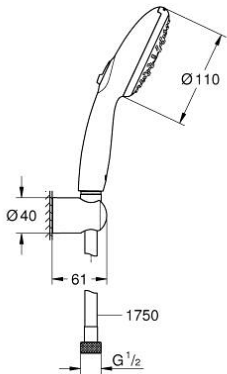

26 639 003 TEMPESTA 110 WALL HOLDER SET 3 SPRAYS (RAIN, JET, MASSAGE)

PRODUCT DESCRIPTION

- Colour: chrome
- consisting of:
 - hand shower Tempesta 110 (28 419)
 - maximum flow rate (at 3 bar): 7.4 l/min
 - wall shower holder Tempesta, non-adjustable (28 605)
 - Relaxaflex hose 1750 mm 1/2"x1/2" (28 154)
 - GROHE EcoJoy - less water, perfect flow
 - GROHE SmartSwitch - easily rotate the dial to enjoy your preferred spray option
 - GROHE DreamSpray - perfect spray pattern
 - GROHE LongLife finish
 - GROHE SpeedClean - effortless limescale removal
 - Inner WaterGuide - inner insulation for surface protection
 - ShockProof silicone ring prevents damages caused by shower falling
 - minimum pressure 1.0 bar
 - suitable for instantaneous heater
 - professional edition

26 639 003 **TEMPESTA 110 WALL HOLDER SET 3 SPRAYS (RAIN, JET, MASSAGE)**

SPARE PARTS

1: Dirt strainer (Spare part-nr. 0700200M)