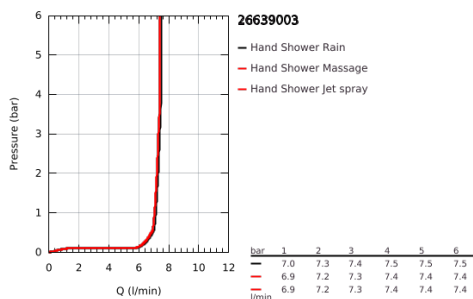

26 639 003 TEMPESTA 110 WALL HOLDER SET 3 SPRAYS (RAIN, JET, MASSAGE)

PRODUCT DESCRIPTION

- Colour: chrome
- consisting of:
 - hand shower Tempesta 110 (28 419)
 - maximum flow rate (at 3 bar): 7.4 l/min
 - wall shower holder Tempesta, non-adjustable (28 605)
 - Relaxaflex hose 1750 mm 1/2"x1/2" (28 154)
 - GROHE EcoJoy - less water, perfect flow
 - GROHE SmartSwitch - easily rotate the dial to enjoy your preferred spray option
 - GROHE DreamSpray - perfect spray pattern
 - GROHE LongLife finish
 - GROHE SpeedClean - effortless limescale removal
 - Inner WaterGuide - inner insulation for surface protection
 - ShockProof silicone ring prevents damages caused by shower falling
 - minimum pressure 1.0 bar
 - suitable for instantaneous heater
 - professional edition