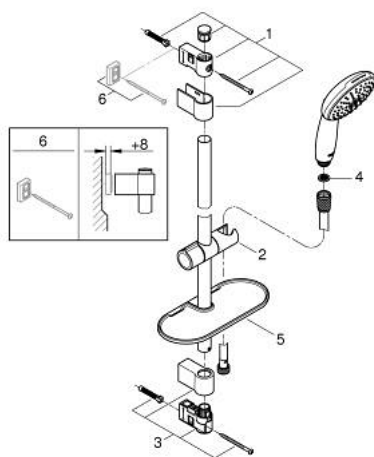

26 638 003 TEMPESTA 110 SHOWER RAIL SET 2 SPRAYS (RAIN, JET)

PRODUCT DESCRIPTION

- Colour: chrome
- consisting of:
 - hand shower Tempesta 110 (26 161)
 - maximum flow rate (at 3 bar): 7.4 l/min
 - shower rail, 600 mm (27 523)
 - Relaxaflex hose 1750 mm 1/2"x1/2" (28 154)
 - GROHE EasyReach tray (26 770)
 - GROHE EcoJoy - less water, perfect flow
 - GROHE SmartSwitch - easily rotate the dial to enjoy your preferred spray option
 - GROHE DreamSpray - perfect spray pattern
 - GROHE LongLife finish
- Flexible Installation - 1 adjustable bracket for existing drill holes
- adjustable rail holder (turn and glide shower holder)
- GROHE SpeedClean - effortless limescale removal
- Inner WaterGuide - inner insulation for surface protection
- ShockProof silicone ring prevents damages caused by shower falling
- minimum pressure 1.0 bar
- suitable for instantaneous heater
- professional edition

26 638 003 TEMPESTA 110 SHOWER RAIL SET 2 SPRAYS (RAIN, JET)

SPARE PARTS

- 1: Shower bar holder (Spare part-nr. 48607000)
- 2: Glider (Spare part-nr. 48609000)
- 3: Shower bar holder (Spare part-nr. 48608000)
- 4: Dirt strainer (Spare part-nr. 0700200M)
- 5: GROHE EasyReach tray (Spare part-nr. 26770001)
- 6: Compensation disc (Spare part-nr. 48543001)*