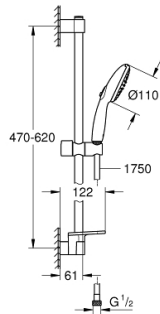

26 638 003 TEMPESTA 110 SHOWER RAIL SET 2 SPRAYS (RAIN, JET)

PRODUCT DESCRIPTION

- Colour: chrome
- consisting of:
 - hand shower Tempesta 110 (26 161)
 - maximum flow rate (at 3 bar): 7.4 l/min
 - shower rail, 600 mm (27 523)
 - Relaxaflex hose 1750 mm 1/2"x1/2" (28 154)
 - GROHE EasyReach tray (26 770)
 - GROHE EcoJoy - less water, perfect flow
 - GROHE SmartSwitch - easily rotate the dial to enjoy your preferred spray option
 - GROHE DreamSpray - perfect spray pattern
 - GROHE LongLife finish
- Flexible Installation - 1 adjustable bracket for existing drill holes
- adjustable rail holder (turn and glide shower holder)
- GROHE SpeedClean - effortless limescale removal
- Inner WaterGuide - inner insulation for surface protection
- ShockProof silicone ring prevents damages caused by shower falling
- minimum pressure 1.0 bar
- suitable for instantaneous heater
- professional edition

26 638 003 TEMPESTA 110 SHOWER RAIL SET 2 SPRAYS (RAIN, JET)

SPARE PARTS

- 1: Shower bar holder (Spare part-nr. 48607000)
- 2: Glider (Spare part-nr. 48609000)
- 3: Shower bar holder (Spare part-nr. 48608000)
- 4: Dirt strainer (Spare part-nr. 0700200M)
- 5: GROHE EasyReach tray (Spare part-nr. 26770001)
- 6: Compensation disc (Spare part-nr. 48543001)*