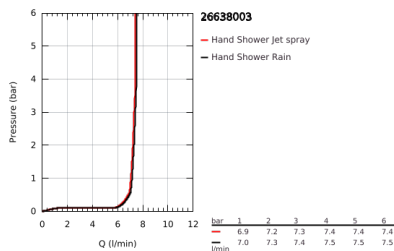

26 638 003 TEMPESTA 110 SHOWER RAIL SET 2 SPRAYS (RAIN, JET)

PRODUCT DESCRIPTION

- Colour: chrome
- consisting of:
 - hand shower Tempesta 110 (26 161)
 - maximum flow rate (at 3 bar): 7.4 l/min
 - shower rail, 600 mm (27 523)
 - Relaxaflex hose 1750 mm 1/2"x1/2" (28 154)
 - GROHE EasyReach tray (26 770)
 - GROHE EcoJoy - less water, perfect flow
 - GROHE SmartSwitch - easily rotate the dial to enjoy your preferred spray option
 - GROHE DreamSpray - perfect spray pattern
 - GROHE LongLife finish
- Flexible Installation - 1 adjustable bracket for existing drill holes
- adjustable rail holder (turn and glide shower holder)
- GROHE SpeedClean - effortless limescale removal
- Inner WaterGuide - inner insulation for surface protection
- ShockProof silicone ring prevents damages caused by shower falling
- minimum pressure 1.0 bar
- suitable for instantaneous heater
- professional edition

26 638 003 TEMPESTA 110 SHOWER RAIL SET 2 SPRAYS (RAIN, JET)

SPARE PARTS

- 1: Shower bar holder (Spare part-nr. 48607000)
- 2: Glider (Spare part-nr. 48609000)
- 3: Shower bar holder (Spare part-nr. 48608000)
- 4: Dirt strainer (Spare part-nr. 0700200M)
- 5: GROHE EasyReach tray (Spare part-nr. 26770001)
- 6: Compensation disc (Spare part-nr. 48543001)*