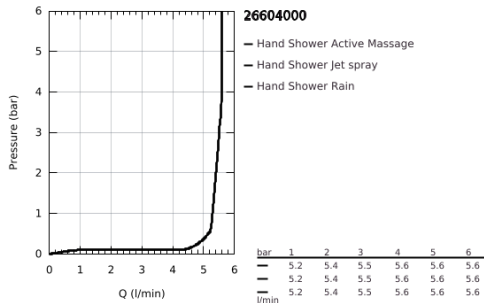

26 604 000 RAINSHOWER SMARTACTIVE 130 SHOWER SET 3 SPRAYS

PRODUCT DESCRIPTION

- Colour: chrome
- consisting of:
 - hand shower Rainshower SmartActive 130 (26 545)
 - maximum flow rate (at 3 bar): 5.5 l/min
 - hand shower wall holder
 - Rotaflex Metal Long-Life TwistStop shower hose 1500 mm (28 417)
 - GROHE EcoJoy - less water, perfect flow
 - GROHE DreamSpray - perfect spray pattern
 - GROHE LongLife finish
 - GROHE SpeedClean - effortless limescale removal
 - Inner WaterGuide - inner insulation for surface protection
 - TwistStop - to prevent hose from twisting
 - suitable for instantaneous heater
 - minimum pressure 1.0 bar

26 604 000 **RAINSHOWER SMARTACTIVE 130 SHOWER SET 3 SPRAYS**

SPARE PARTS

1: Dirt strainer (Spare part-nr. 0700200M)