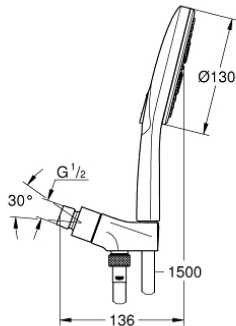

### PRODUCT DESCRIPTION

- Colour: chrome
- consisting of:
  - hand shower Rainshower SmartActive 130 (26 545)
  - maximum flow rate (at 3 bar): 5.5 l/min
  - hand shower wall holder
  - Rotaflex Metal Long-Life TwistStop shower hose 1500 mm (28 417)
  - GROHE EcoJoy - less water, perfect flow
  - GROHE DreamSpray - perfect spray pattern
  - GROHE LongLife finish
  - GROHE SpeedClean - effortless limescale removal
  - Inner WaterGuide - inner insulation for surface protection
  - TwistStop - to prevent hose from twisting
  - suitable for instantaneous heater
  - minimum pressure 1.0 bar