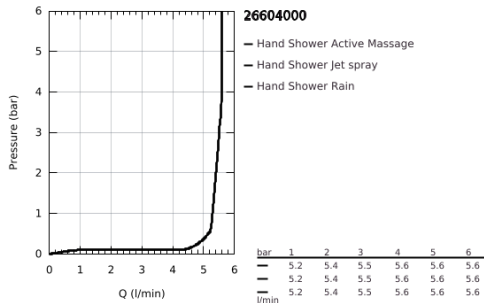

## 26 604 000 RAINSHOWER SMARTACTIVE 130 SHOWER SET 3 SPRAYS

### PRODUCT DESCRIPTION

- Colour: chrome
- consisting of:
  - hand shower Rainshower SmartActive 130 (26 545)
  - maximum flow rate (at 3 bar): 5.5 l/min
  - hand shower wall holder
  - Rotaflex Metal Long-Life TwistStop shower hose 1500 mm (28 417)
  - GROHE EcoJoy - less water, perfect flow
  - GROHE DreamSpray - perfect spray pattern
  - GROHE LongLife finish
  - GROHE SpeedClean - effortless limescale removal
  - Inner WaterGuide - inner insulation for surface protection
  - TwistStop - to prevent hose from twisting
  - suitable for instantaneous heater
  - minimum pressure 1.0 bar