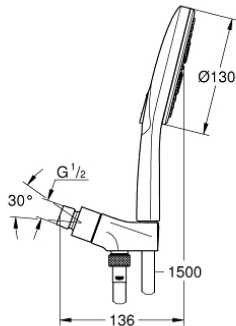

26 604 000 RAINSHOWER SMARTACTIVE 130 SHOWER SET 3 SPRAYS

PRODUCT DESCRIPTION

- Colour: chrome
- consisting of:
 - hand shower Rainshower SmartActive 130 (26 545)
 - maximum flow rate (at 3 bar): 5.5 l/min
 - hand shower wall holder
 - Rotaflex Metal Long-Life TwistStop shower hose 1500 mm (28 417)
 - GROHE EcoJoy - less water, perfect flow
 - GROHE DreamSpray - perfect spray pattern
 - GROHE LongLife finish
 - GROHE SpeedClean - effortless limescale removal
 - Inner WaterGuide - inner insulation for surface protection
 - TwistStop - to prevent hose from twisting
 - suitable for instantaneous heater
 - minimum pressure 1.0 bar

26 604 000 **RAINSHOWER SMARTACTIVE 130 SHOWER SET 3 SPRAYS**

SPARE PARTS

1: Dirt strainer (Spare part-nr. 0700200M)