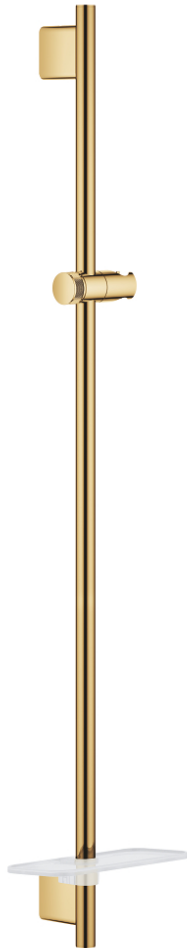

26 603 GL0 RAINSHOWER SMARTACTIVE SHOWER RAIL, 900 MM

PRODUCT DESCRIPTION

- Colour: cool sunrise
- wall holders made of metal
- glide element and swivel holder
- GROHE FastFixation (adjustable distance between wall shower holders)
- GROHE TileFix adjustable depth on upper and lower bracket
- GROHE EasyReach tray
- GROHE LongLife finish