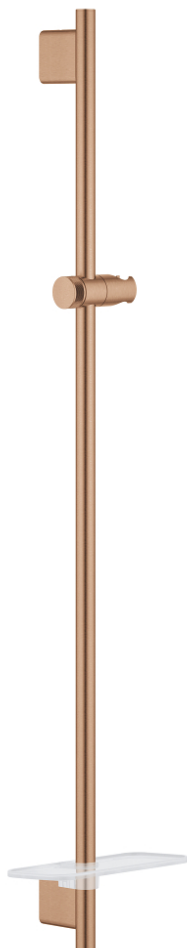

## 26 603 DL0 RAINSHOWER SMARTACTIVE SHOWER RAIL, 900 MM

### PRODUCT DESCRIPTION

- Colour: brushed warm sunset
- wall holders made of metal
- glide element and swivel holder
- GROHE FastFixation (adjustable distance between wall shower holders)
- GROHE TileFix adjustable depth on upper and lower bracket
- GROHE EasyReach tray
- GROHE LongLife finish