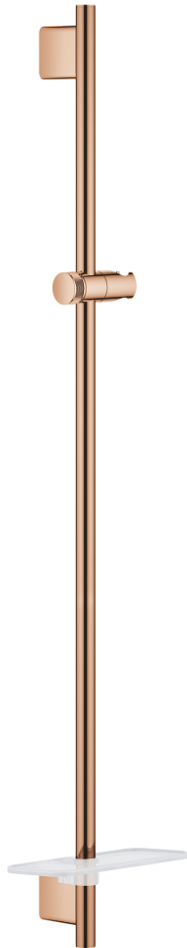

26 603 DA0 RAINSHOWER SMARTACTIVE SHOWER RAIL, 900 MM

PRODUCT DESCRIPTION

- Colour: warm sunset
- wall holders made of metal
- glide element and swivel holder
- GROHE FastFixation (adjustable distance between wall shower holders)
- GROHE TileFix adjustable depth on upper and lower bracket
- GROHE EasyReach tray
- GROHE LongLife finish