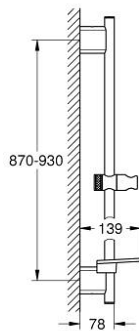

## 26 603 AL0 RAINSHOWER SMARTACTIVE SHOWER RAIL, 900 MM

### PRODUCT DESCRIPTION

- Colour: brushed hard graphite
- wall holders made of metal
- glide element and swivel holder
- GROHE FastFixation (adjustable distance between wall shower holders)
- GROHE TileFix adjustable depth on upper and lower bracket
- GROHE EasyReach tray
- GROHE LongLife finish

### SPARE PARTS

- 1: Shower bar holder (Spare part-nr. 48425AL0)
- 2: Glider (Spare part-nr. 48424AL0)
- 3: Soap dish (Spare part-nr. 48426000)