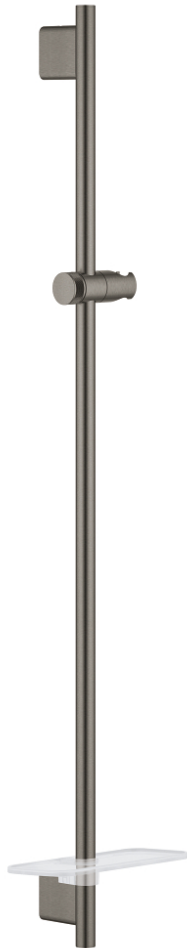

## 26 603 AL0 RAINSHOWER SMARTACTIVE SHOWER RAIL, 900 MM

### PRODUCT DESCRIPTION

- Colour: brushed hard graphite
- wall holders made of metal
- glide element and swivel holder
- GROHE FastFixation (adjustable distance between wall shower holders)
- GROHE TileFix adjustable depth on upper and lower bracket
- GROHE EasyReach tray
- GROHE LongLife finish

### SPARE PARTS

- 1: Shower bar holder (Spare part-nr. 48425AL0)
- 2: Glider (Spare part-nr. 48424AL0)
- 3: Soap dish (Spare part-nr. 48426000)