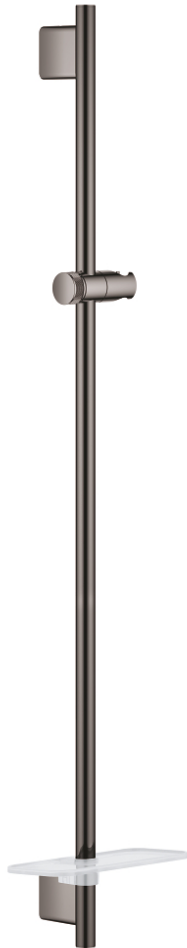

26 603 A00 RAINSHOWER SMARTACTIVE SHOWER RAIL, 900 MM

PRODUCT DESCRIPTION

- Colour: hard graphite
- wall holders made of metal
- glide element and swivel holder
- GROHE FastFixation (adjustable distance between wall shower holders)
- GROHE TileFix adjustable depth on upper and lower bracket
- GROHE EasyReach tray
- GROHE LongLife finish