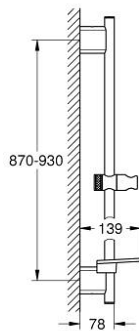

## 26 603 000 RAINSHOWER SMARTACTIVE SHOWER RAIL, 900 MM

### PRODUCT DESCRIPTION

- Colour: chrome
- wall holders made of metal
- glide element and swivel holder
- GROHE FastFixation (adjustable distance between wall shower holders)
- GROHE TileFix adjustable depth on upper and lower bracket
- GROHE EasyReach tray
- GROHE LongLife finish

26 603 000 **RAINSHOWER SMARTACTIVE SHOWER RAIL, 900 MM**

**SPARE PARTS**

- 1: Shower bar holder (Spare part-nr. 48425000)
- 2: Glider (Spare part-nr. 48424000)
- 3: Soap dish (Spare part-nr. 48426000)