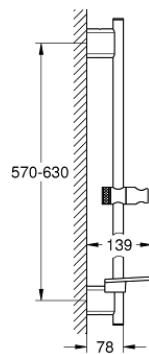

26 602 000 RAINSHOWER SMARTACTIVE SHOWER RAIL, 600 MM

PRODUCT DESCRIPTION

- Colour: chrome
- wall holders made of metal
- glide element and swivel holder
- GROHE FastFixation (adjustable distance between wall shower holders)
- GROHE TileFix adjustable depth on upper and lower bracket
- GROHE EasyReach tray
- GROHE LongLife finish

26 602 000 **RAINSHOWER SMARTACTIVE SHOWER RAIL, 600 MM**

SPARE PARTS

- 1: Shower bar holder (Spare part-nr. 48425000)
- 2: Glider (Spare part-nr. 48424000)
- 3: Soap dish (Spare part-nr. 48426000)