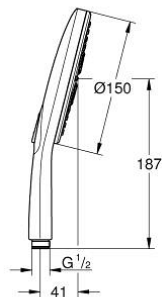

26 590 000 RAINSHOWER SMARTACTIVE 150 HAND SHOWER 3 SPRAYS

PRODUCT DESCRIPTION

- Colour: chrome
- spray plate in corresponding colour
- spray patterns: Rain, Jet, ActiveMassage
- maximum flow rate (at 3 bar): 8.5 l/min
- GROHE EcoJoy - less water, perfect flow
- GROHE DreamSpray - perfect spray pattern
- GROHE SmartTip showering spray selection via push of a ring
- GROHE LongLife finish
- GROHE SpeedClean - effortless limescale removal
- Inner WaterGuide - inner insulation for surface protection
- universal mounting system, fitting all standard shower hoses
- suitable for instantaneous heater
- male connection thread 1/2"

26 590 000 **RAINSHOWER SMARTACTIVE 150 HAND SHOWER 3 SPRAYS**

SPARE PARTS

1: Dirt strainer (Spare part-nr. 0700200M)