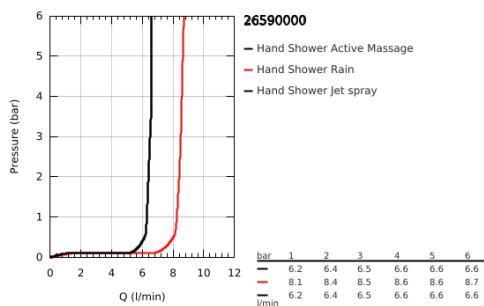

26 590 000 RAINSHOWER SMARTACTIVE 150 HAND SHOWER 3 SPRAYS

PRODUCT DESCRIPTION

- Colour: chrome
- spray plate in corresponding colour
- spray patterns: Rain, Jet, ActiveMassage
- maximum flow rate (at 3 bar): 8.5 l/min
- GROHE EcoJoy - less water, perfect flow
- GROHE DreamSpray - perfect spray pattern
- GROHE SmartTip showering spray selection via push of a ring
- GROHE LongLife finish
- GROHE SpeedClean - effortless limescale removal
- Inner WaterGuide - inner insulation for surface protection
- universal mounting system, fitting all standard shower hoses
- suitable for instantaneous heater
- male connection thread 1/2"

26 590 000 **RAINSHOWER SMARTACTIVE 150 HAND SHOWER 3 SPRAYS**

SPARE PARTS

1: Dirt strainer (Spare part-nr. 0700200M)