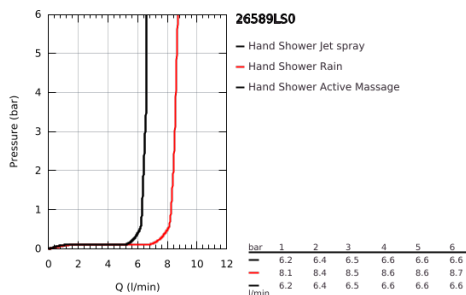

## 26 589 LS0 RAINSHOWER SMARTACTIVE 130 CUBE WALL HOLDER SET 3 SPRAYS

### PRODUCT DESCRIPTION

- Colour: moon white
- consisting of:
  - hand shower Rainshower SmartActive 130 Cube (26 582)
  - maximum flow rate (at 3 bar): 8.5 l/min
  - spray plate moon white
  - wall shower holder (27 056)
  - Silverflex shower hose 1500 mm 1/2" x 1/2" (28 364)
  - GROHE EcoJoy - less water, perfect flow
  - GROHE DreamSpray - perfect spray pattern
  - GROHE LongLife finish
  - GROHE SpeedClean - effortless limescale removal
  - Inner WaterGuide - inner insulation for surface protection
  - TwistStop - to prevent hose from twisting
  - suitable for instantaneous heater