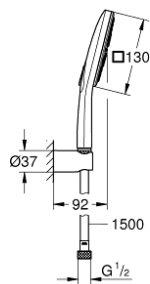

## 26 589 LS0 RAINSHOWER SMARTACTIVE 130 CUBE WALL HOLDER SET 3 SPRAYS

### PRODUCT DESCRIPTION

- Colour: moon white
- consisting of:
  - hand shower Rainshower SmartActive 130 Cube (26 582)
  - maximum flow rate (at 3 bar): 8.5 l/min
  - spray plate moon white
  - wall shower holder (27 056)
  - Silverflex shower hose 1500 mm 1/2" x 1/2" (28 364)
  - GROHE EcoJoy - less water, perfect flow
  - GROHE DreamSpray - perfect spray pattern
  - GROHE LongLife finish
  - GROHE SpeedClean - effortless limescale removal
  - Inner WaterGuide - inner insulation for surface protection
  - TwistStop - to prevent hose from twisting
  - suitable for instantaneous heater